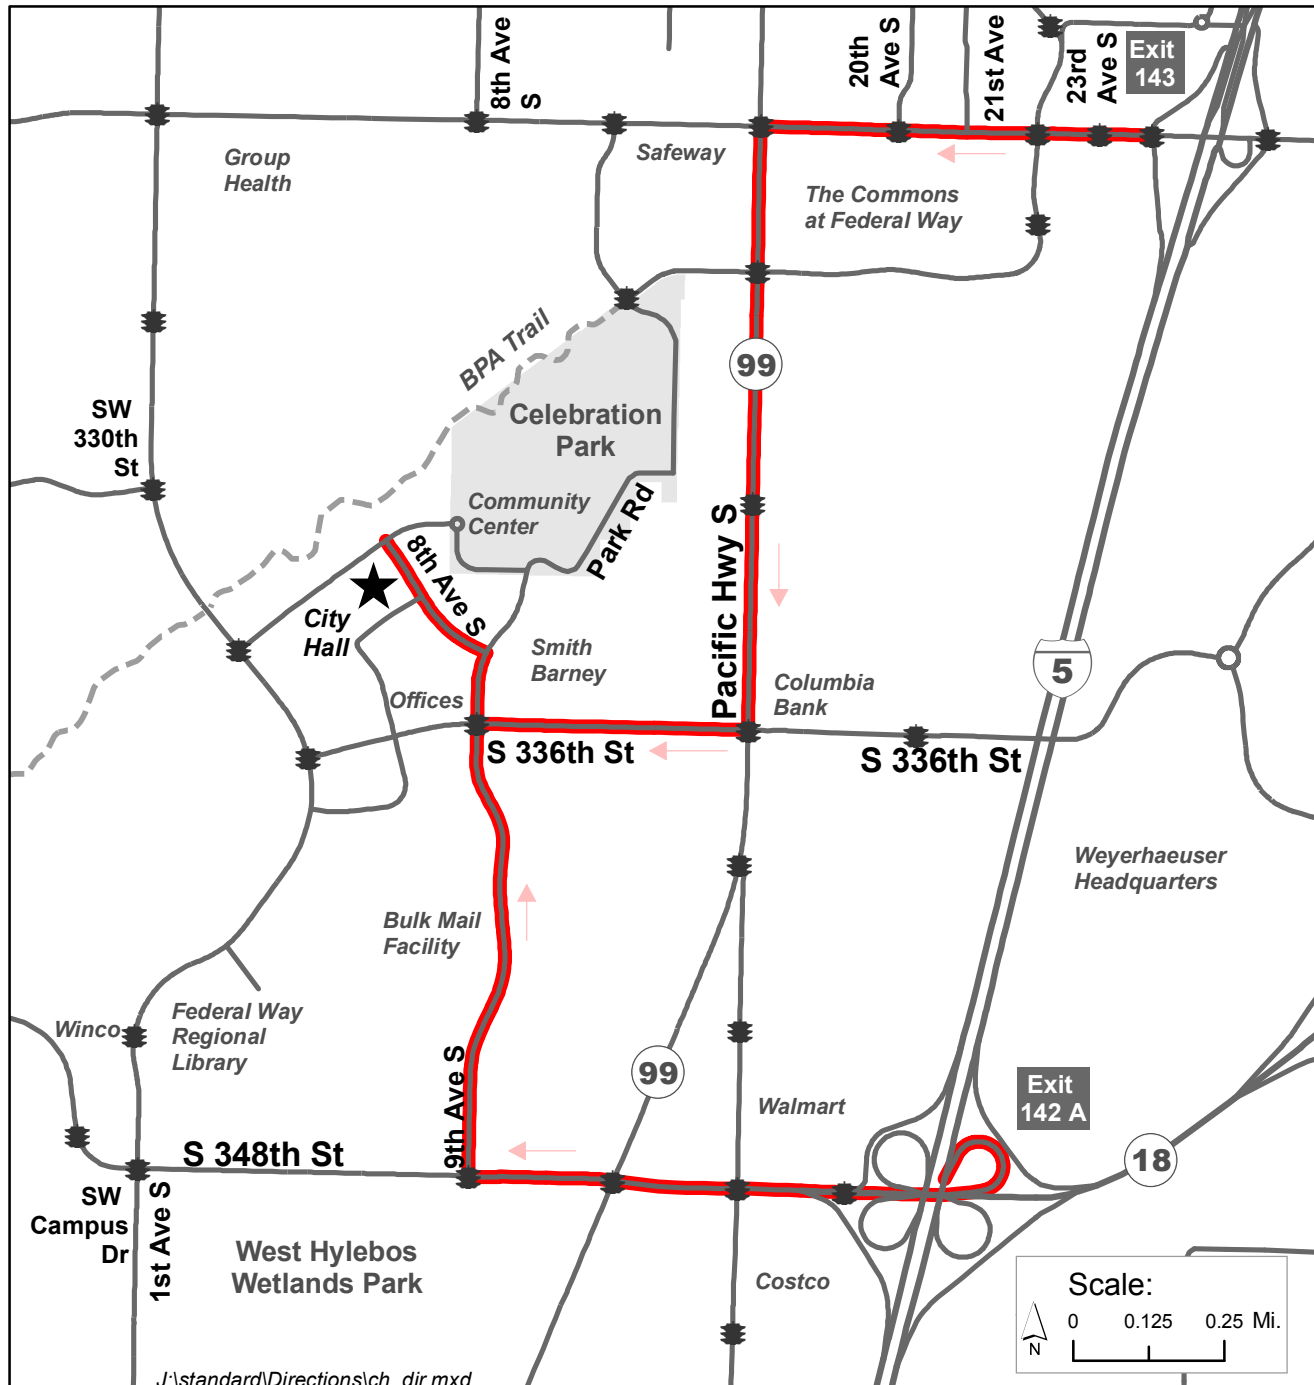

Directions to City Hall

Transit Service:

Metro Bus Routes 182 and 903 stop within 1/2 mile of the building.

For more information, contact Metro at (206) 553-3000, or on the web, <http://transit.metrokc.gov>

Driving Directions:

From the North Heading I-5 Southbound

- Take EXIT # 143 (S 320th ST)
- Turn RIGHT onto S 320th ST (signal) - Drive 0.6 miles
- Turn LEFT onto Pacific Hwy S / Hwy-99 (signal) - Drive 1.0 miles
- Turn RIGHT onto S 336th ST (signal) - Drive 0.4 miles
- Turn RIGHT onto 9th AVE S (signal) - Drive 0.1 miles
- Turn LEFT onto 8th AVE S - Drive 0.2 miles
- Turn LEFT at Police and City Hall Driveway
- OR - Drive 0.1 miles

Turn LEFT onto S 333rd ST, then LEFT at Municipal Court Driveway

From the South Heading I-5 Northbound

- Take EXIT # 142B (Hwy 18 West, S 348th ST) Drive 0.8 miles
- Continue on Hwy -18 Westbound which becomes S 348th ST, Pass Hwy-99 (signal) - Drive 0.2 miles
- Turn RIGHT onto 9th AVE S (signal) - Drive 0.8 miles
- Turn LEFT onto 8th AVE S - Drive 0.2 miles
- Turn LEFT onto Police and City Hall Driveway
- OR - Drive 0.1 miles

Turn LEFT onto S 333rd ST, then LEFT at Municipal Court Driveway

33325 8th Ave S.
Federal Way, WA 98003
(253) 835-7000
www.cityoffederalway.com