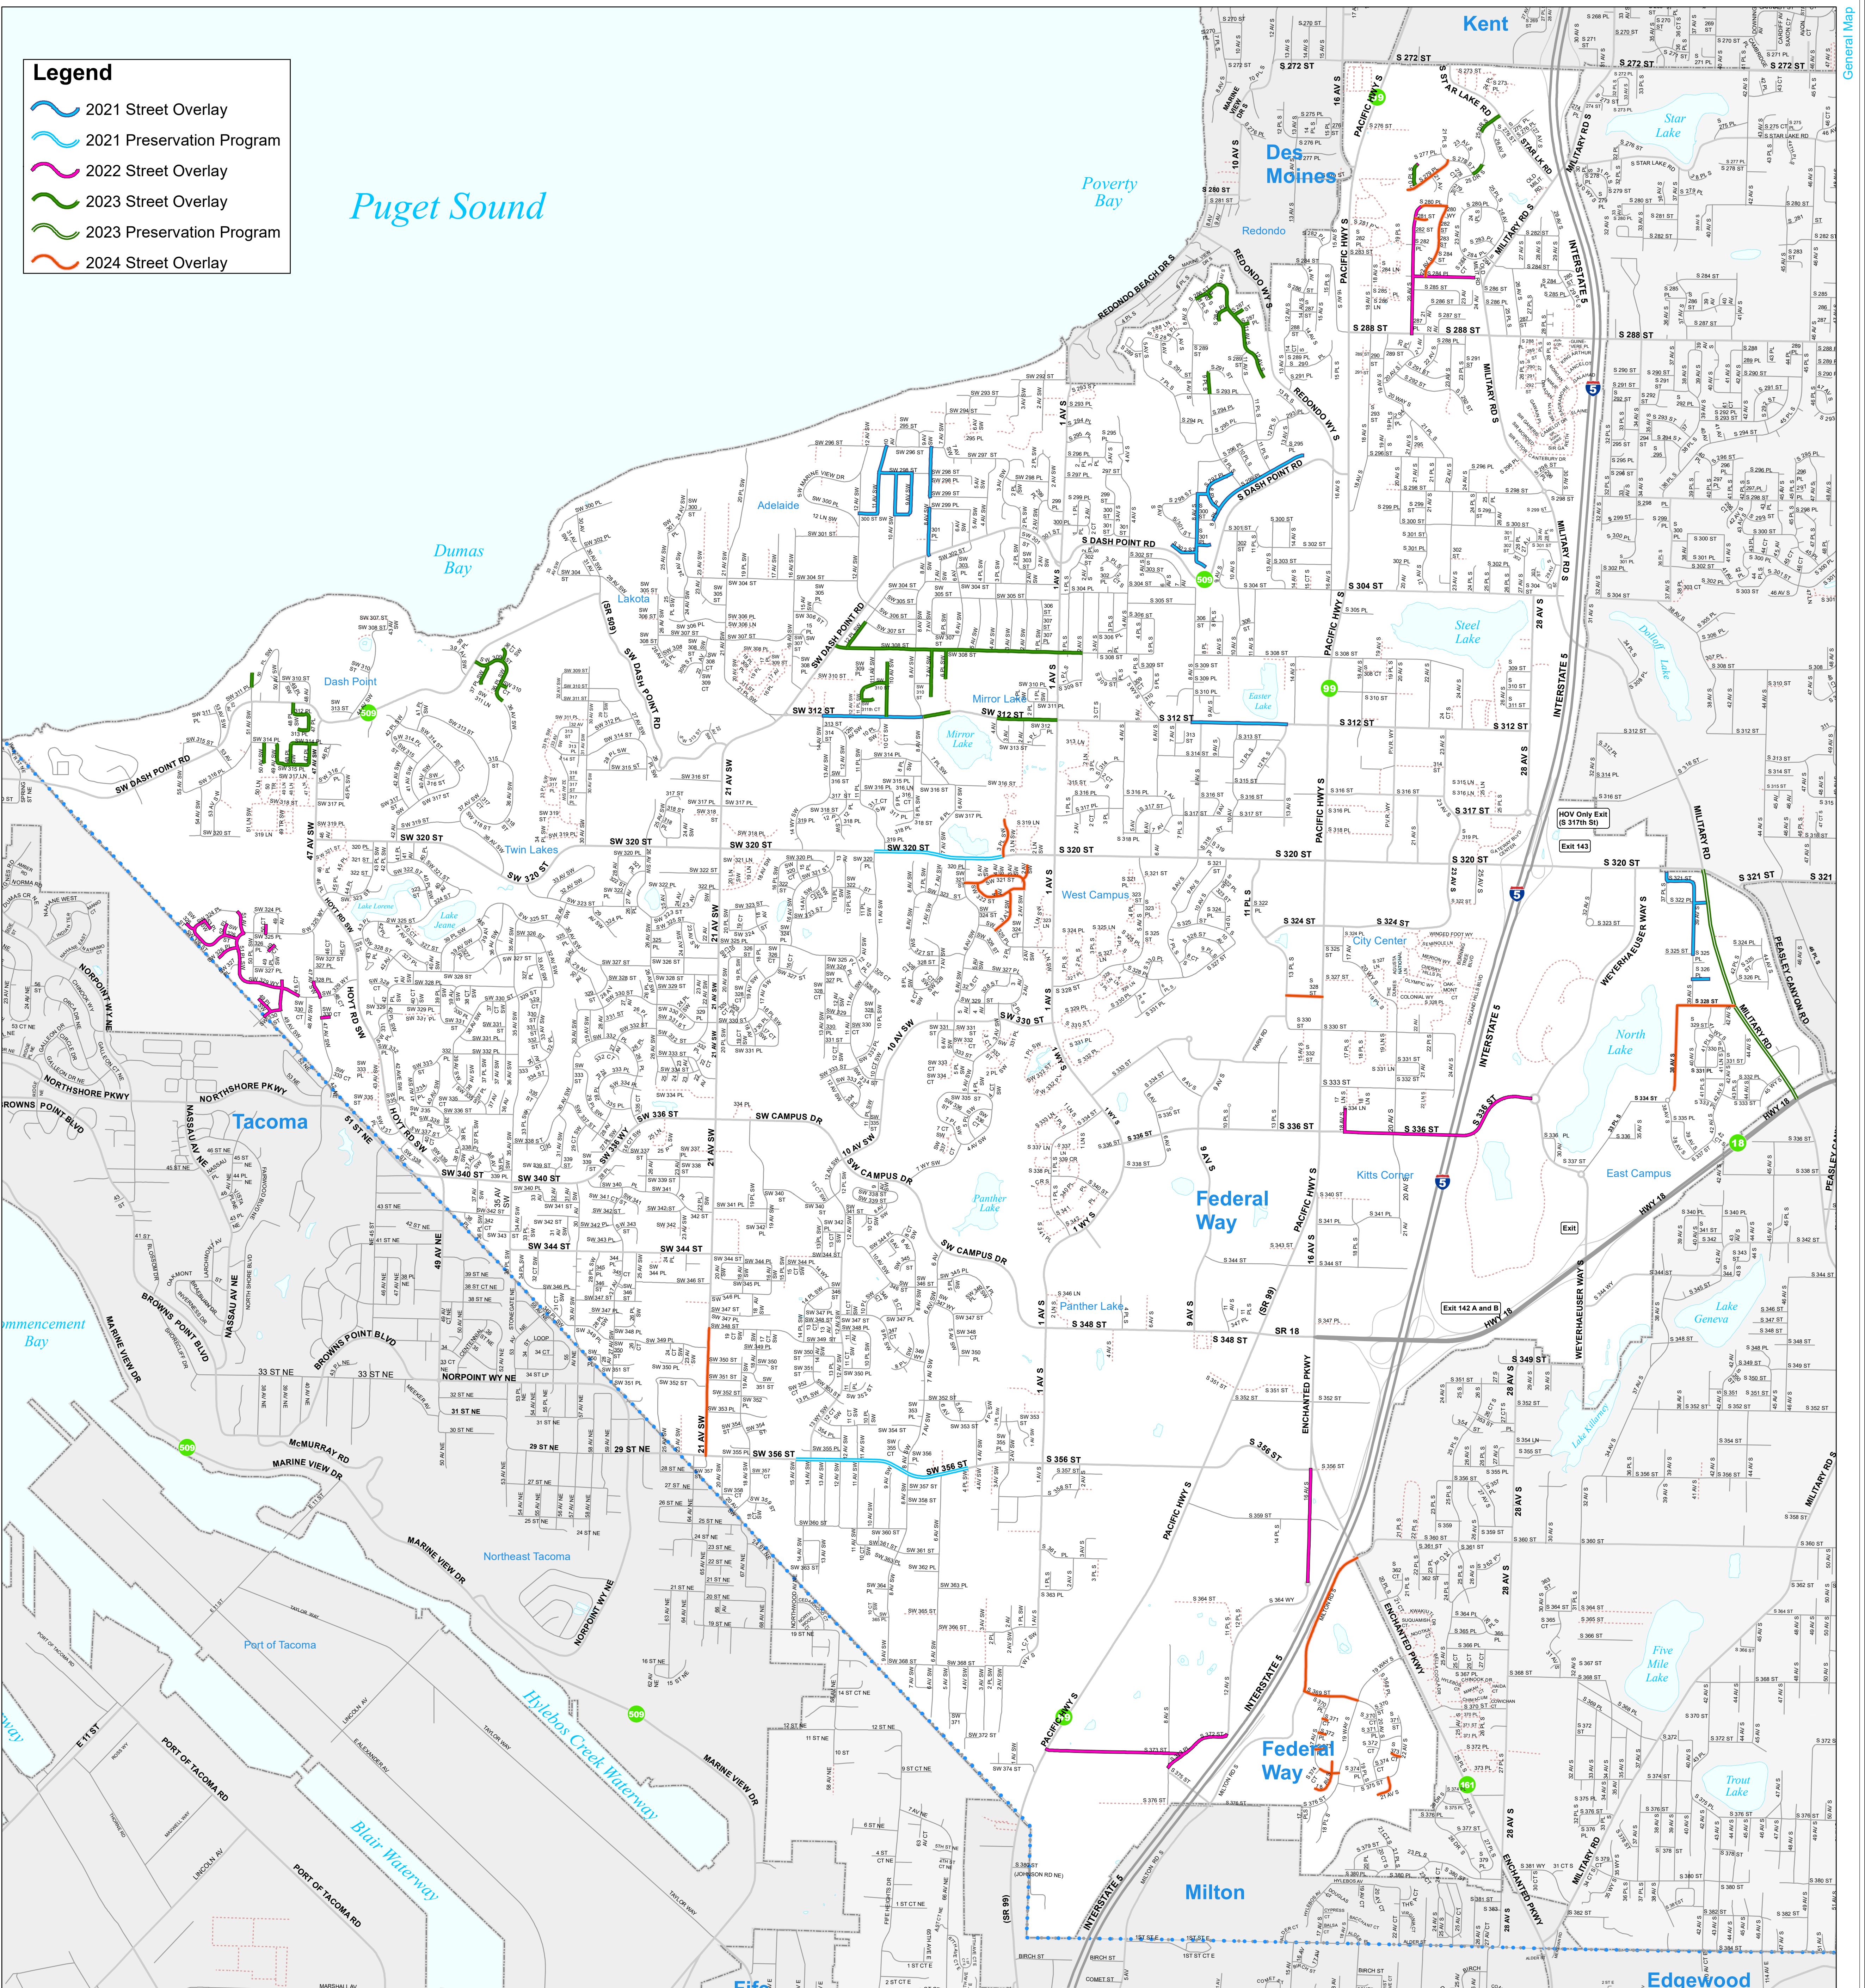

City of Federal Way 2021 - 2024 Overlay Schedules

Map Date: November 2020
City of Federal Way,
GIS Division
33325 8th Ave S
Federal Way, WA 98003
(253) 835-7000
www.cityoffederalway.com

Legend

- 2021 Street Overlay
- 2021 Preservation Program
- 2022 Street Overlay
- 2023 Street Overlay
- 2023 Preservation Program
- 2024 Street Overlay

1. ### Legend
2. Freeway Ramp
   - Divided Freeway
   - Arterial Street
   - Collector Street
   - Local Street
   - Private Street
   - King County Boundary
   - City Limits

This map is accompanied by NO warranties, and is simply a graphic representation.