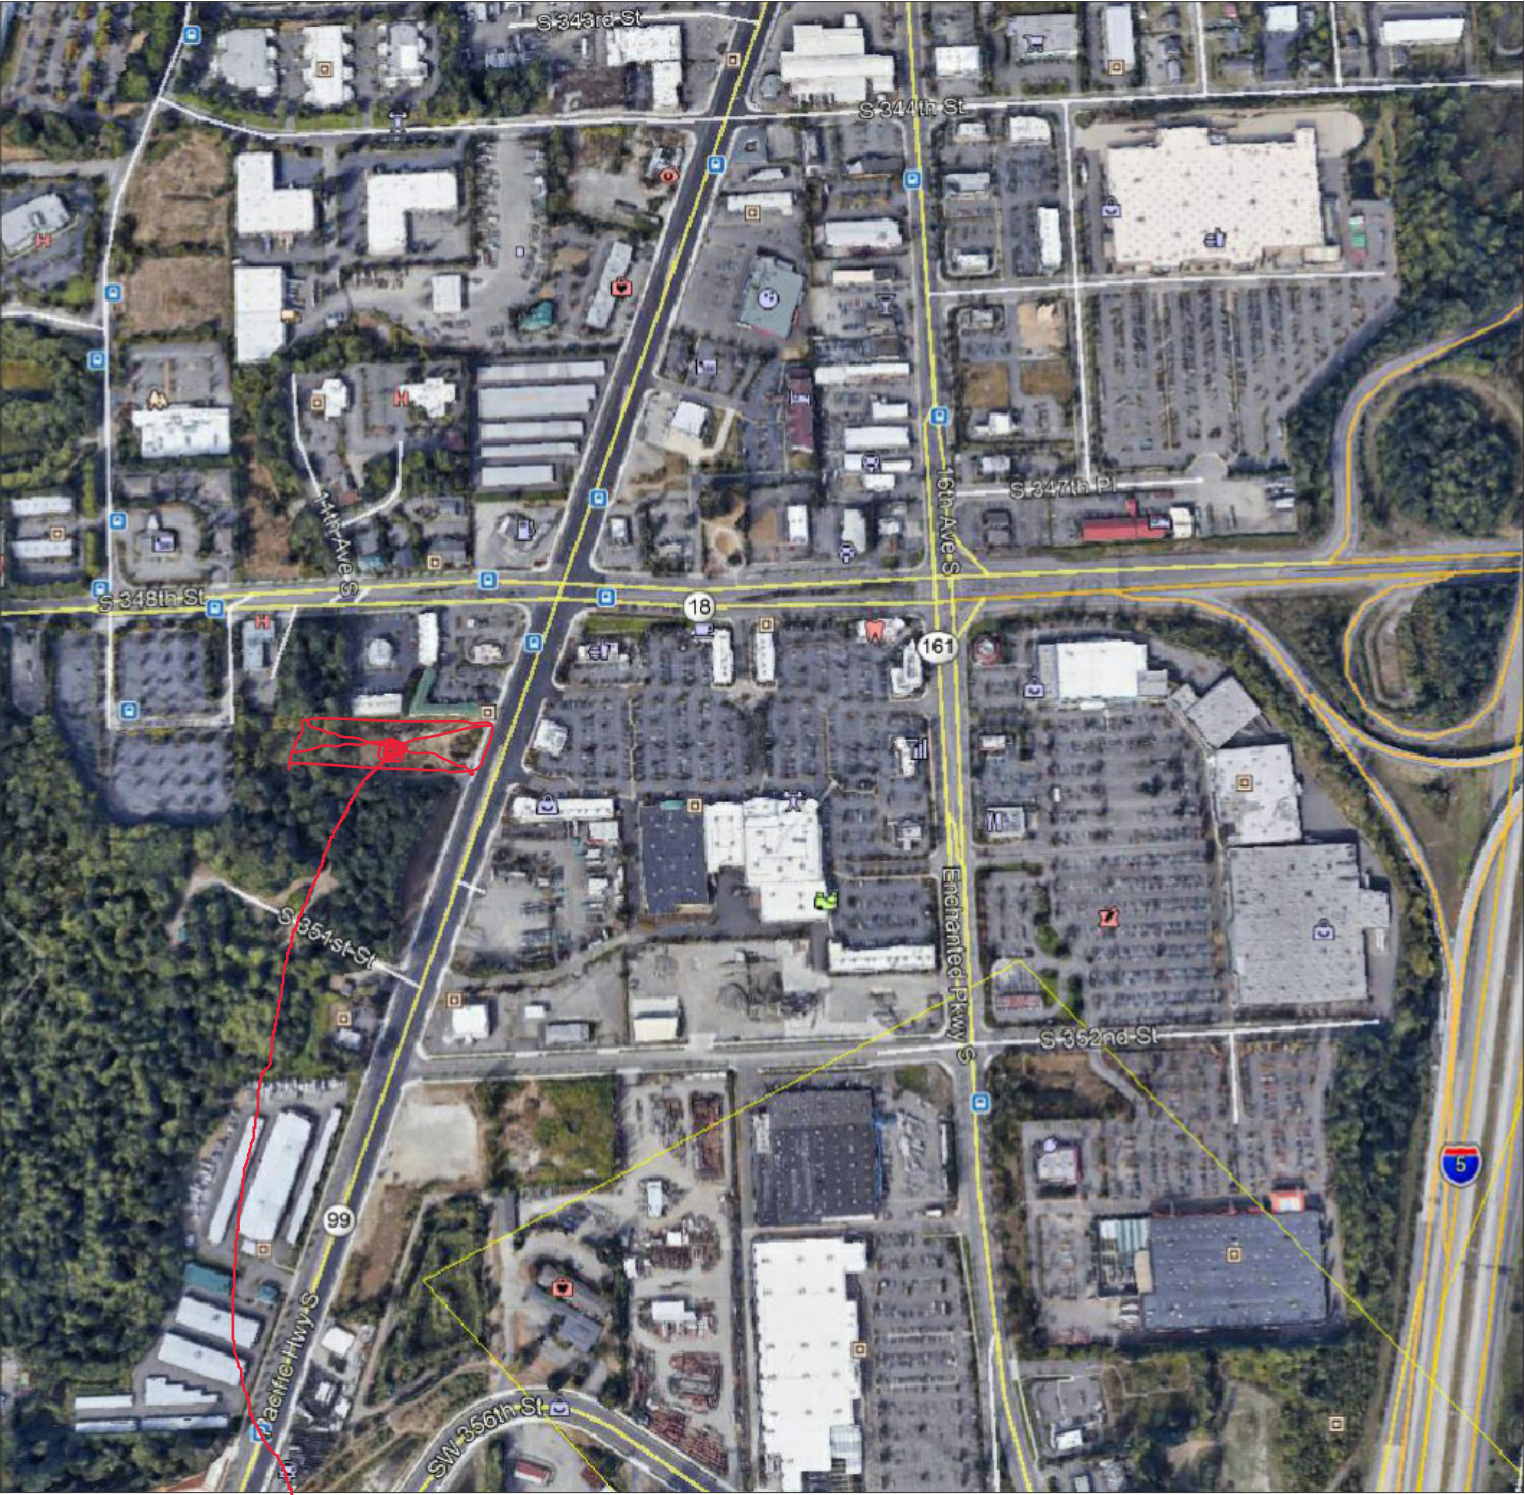

# TOWNE PLACE SUITES

### FEDERAL WAY, WA

## VICINITY MAP

PROJECT SITE

RECEIVED

OCT 30 2019

CITY OF FEDERAL WAY