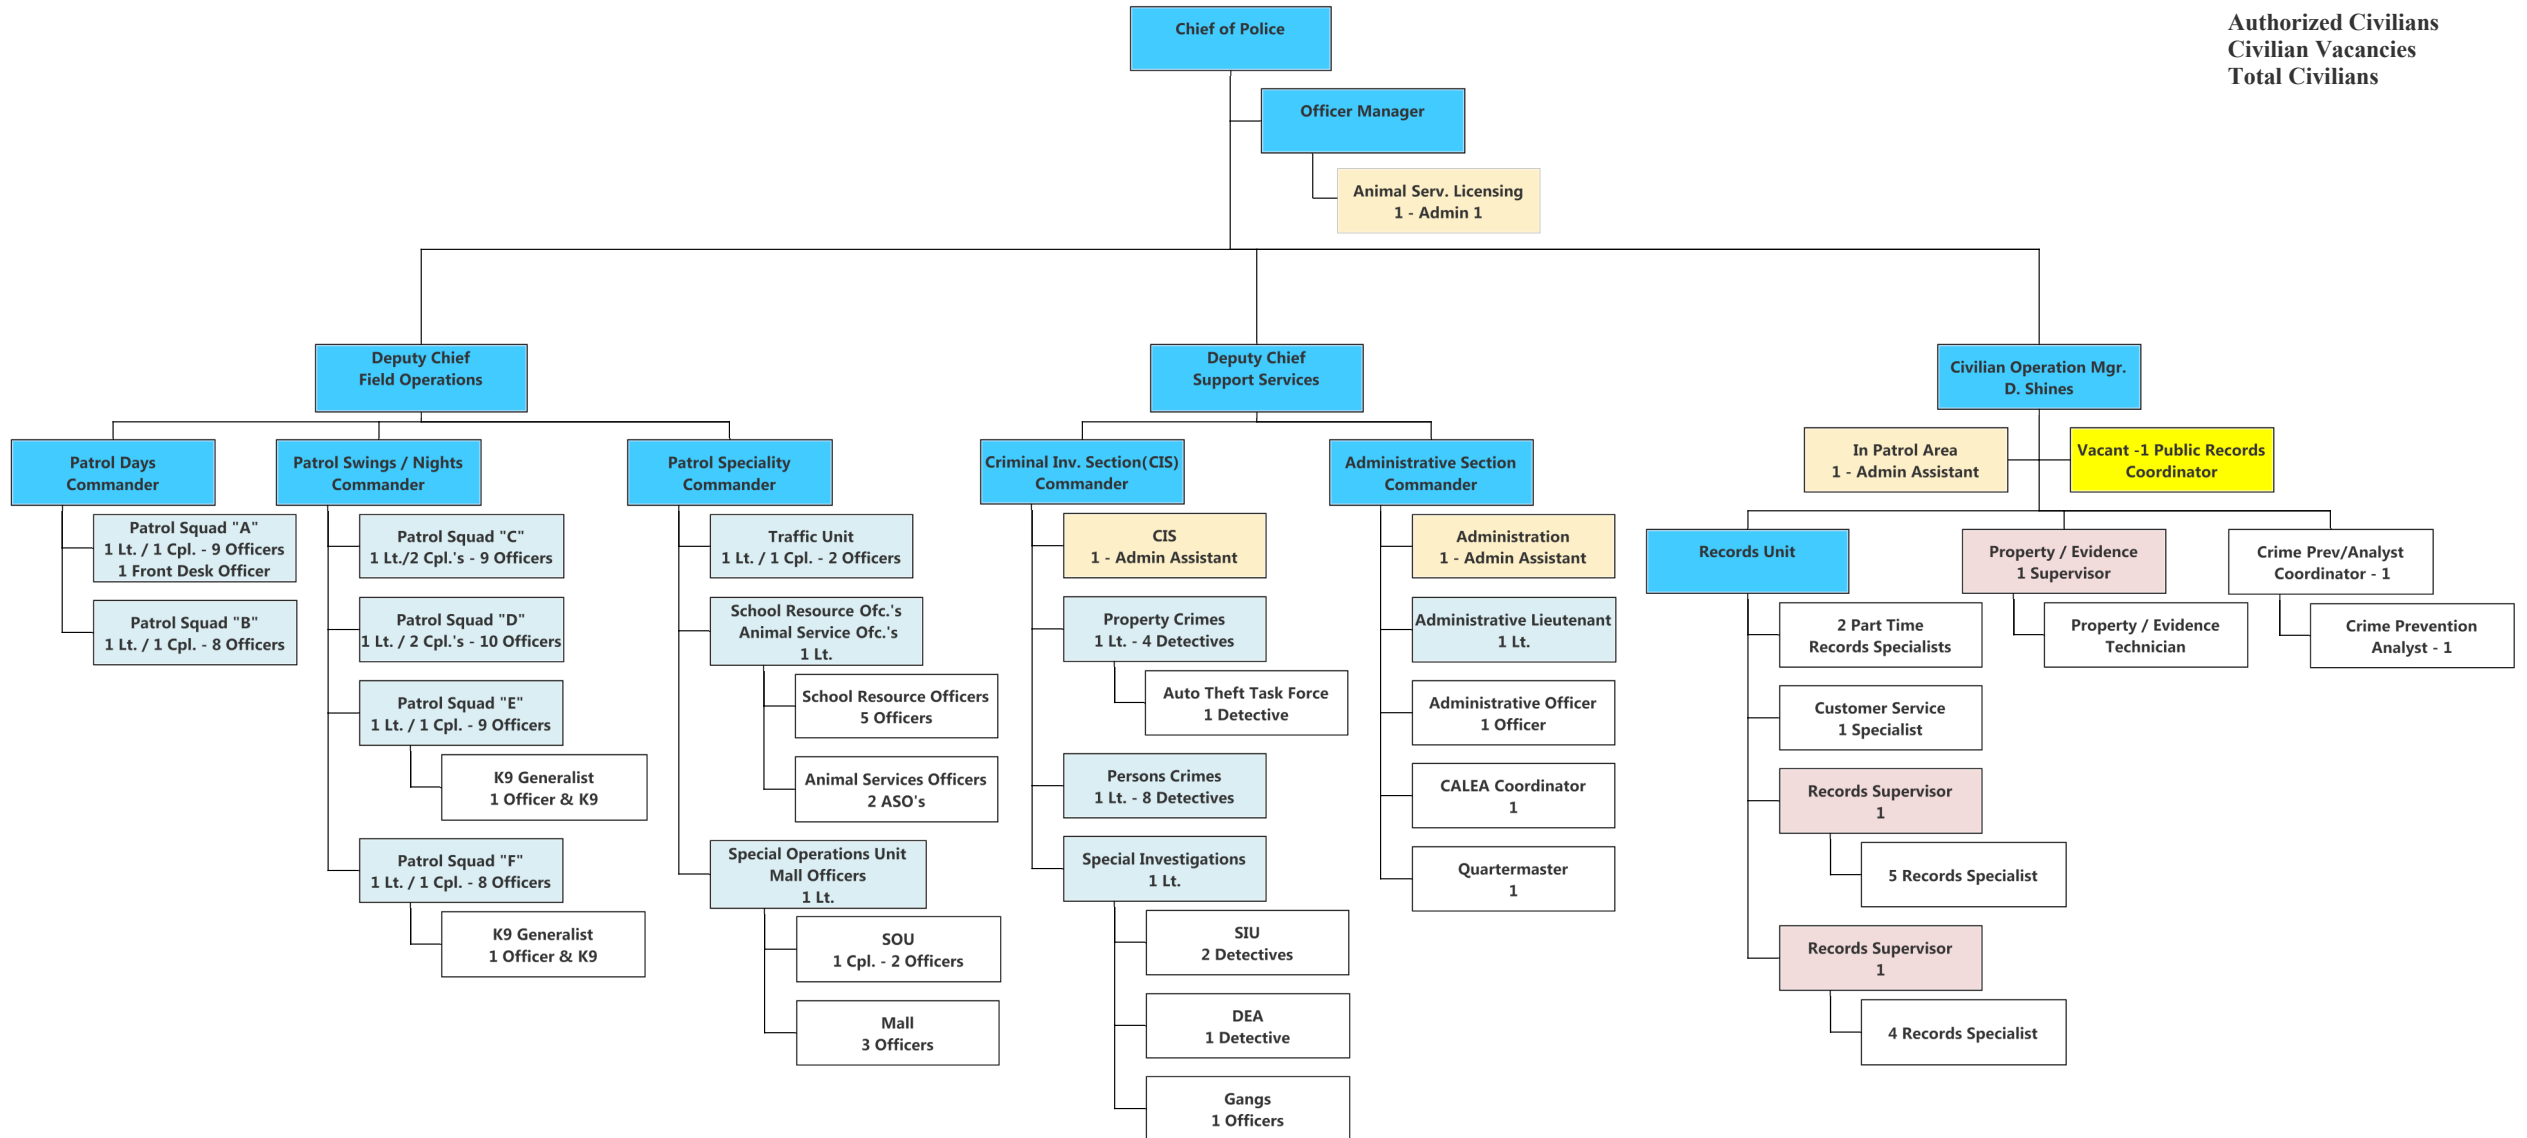

# FEDERAL WAY POLICE DEPARTMENT - ORGANIZATIONAL CHART

November 1, 2018

Authorized Commissioned	133
1 Auto Theft Task Force Ofc.	+1
	134
Officer Vacancies	-9
<b>Total Commissioned</b>	<b>125</b>
Authorized Civilians	29
Civilian Vacancies	-2
<b>Total Civilians</b>	<b>27</b>

Not shown in blocks above but included in Sworn numbers. All Officers in Academy or FTO Training, not assigned to Patrol Squads yet  
 6 Lateral Officers  
 2 Entry Level Officer