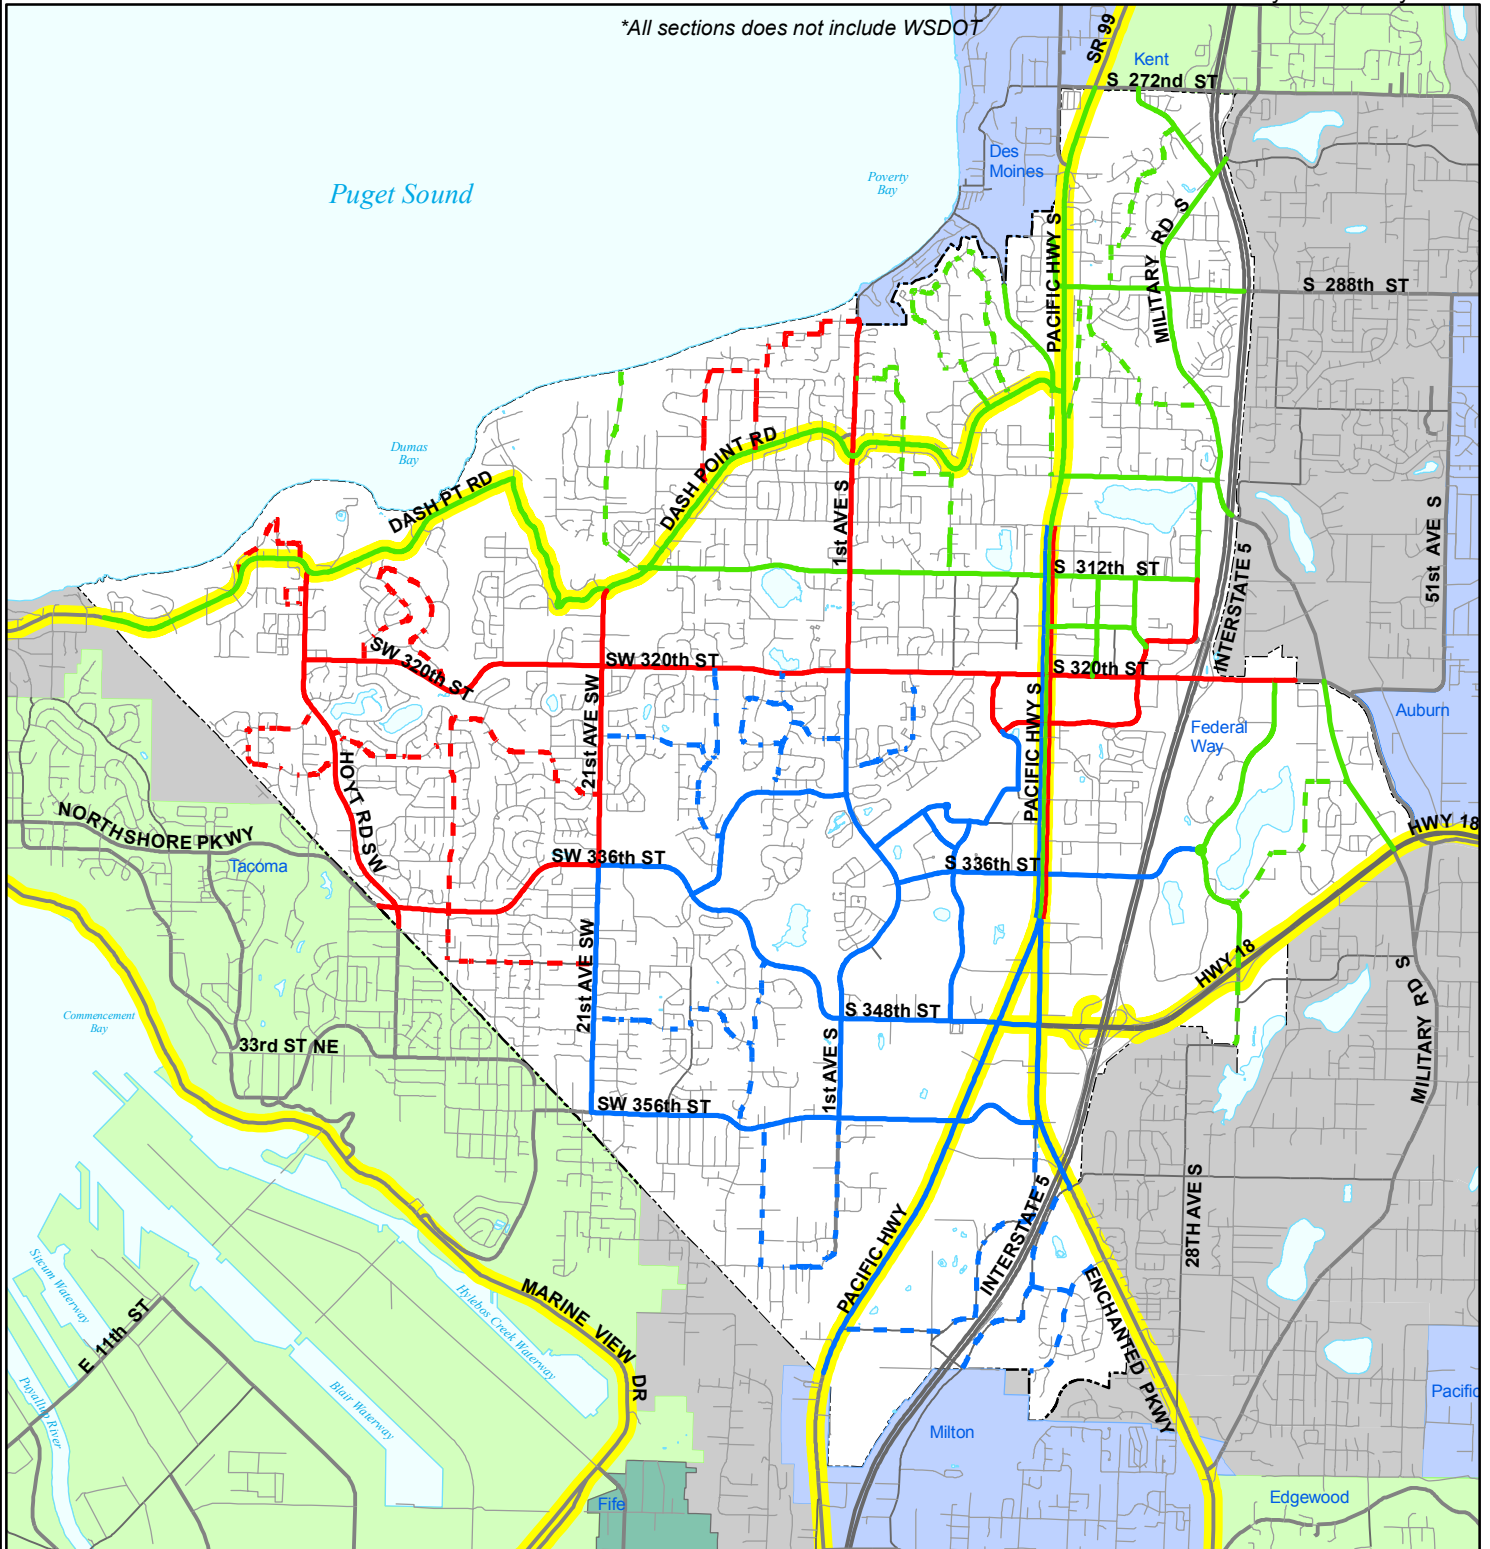

# City of Federal Way

# Snow Plow Routes

Map Date: September, 2014  
 City of Federal Way  
 33325 8th Ave S.  
 Federal Way, WA 98003  
 (253) 835-7000  
[www.cityoffederalway.com](http://www.cityoffederalway.com)

\*All sections does not include WSDOT

Legend	
<b>Primary Routes</b>	<b>Secondary Routes</b>
All Sections	Truck 253 & 257
Truck 253 & 257	Truck 259 & 35
Truck 259 & 35	Truck 252 & 258
Truck 252 & 258	WSDOT

R:\erike\PW\Streets\Projects\SnowPlow\Maps\SnowPlow\_All.mxd

This map is intended for use as a graphical representation ONLY. The City of Federal Way makes no warranty as to its accuracy