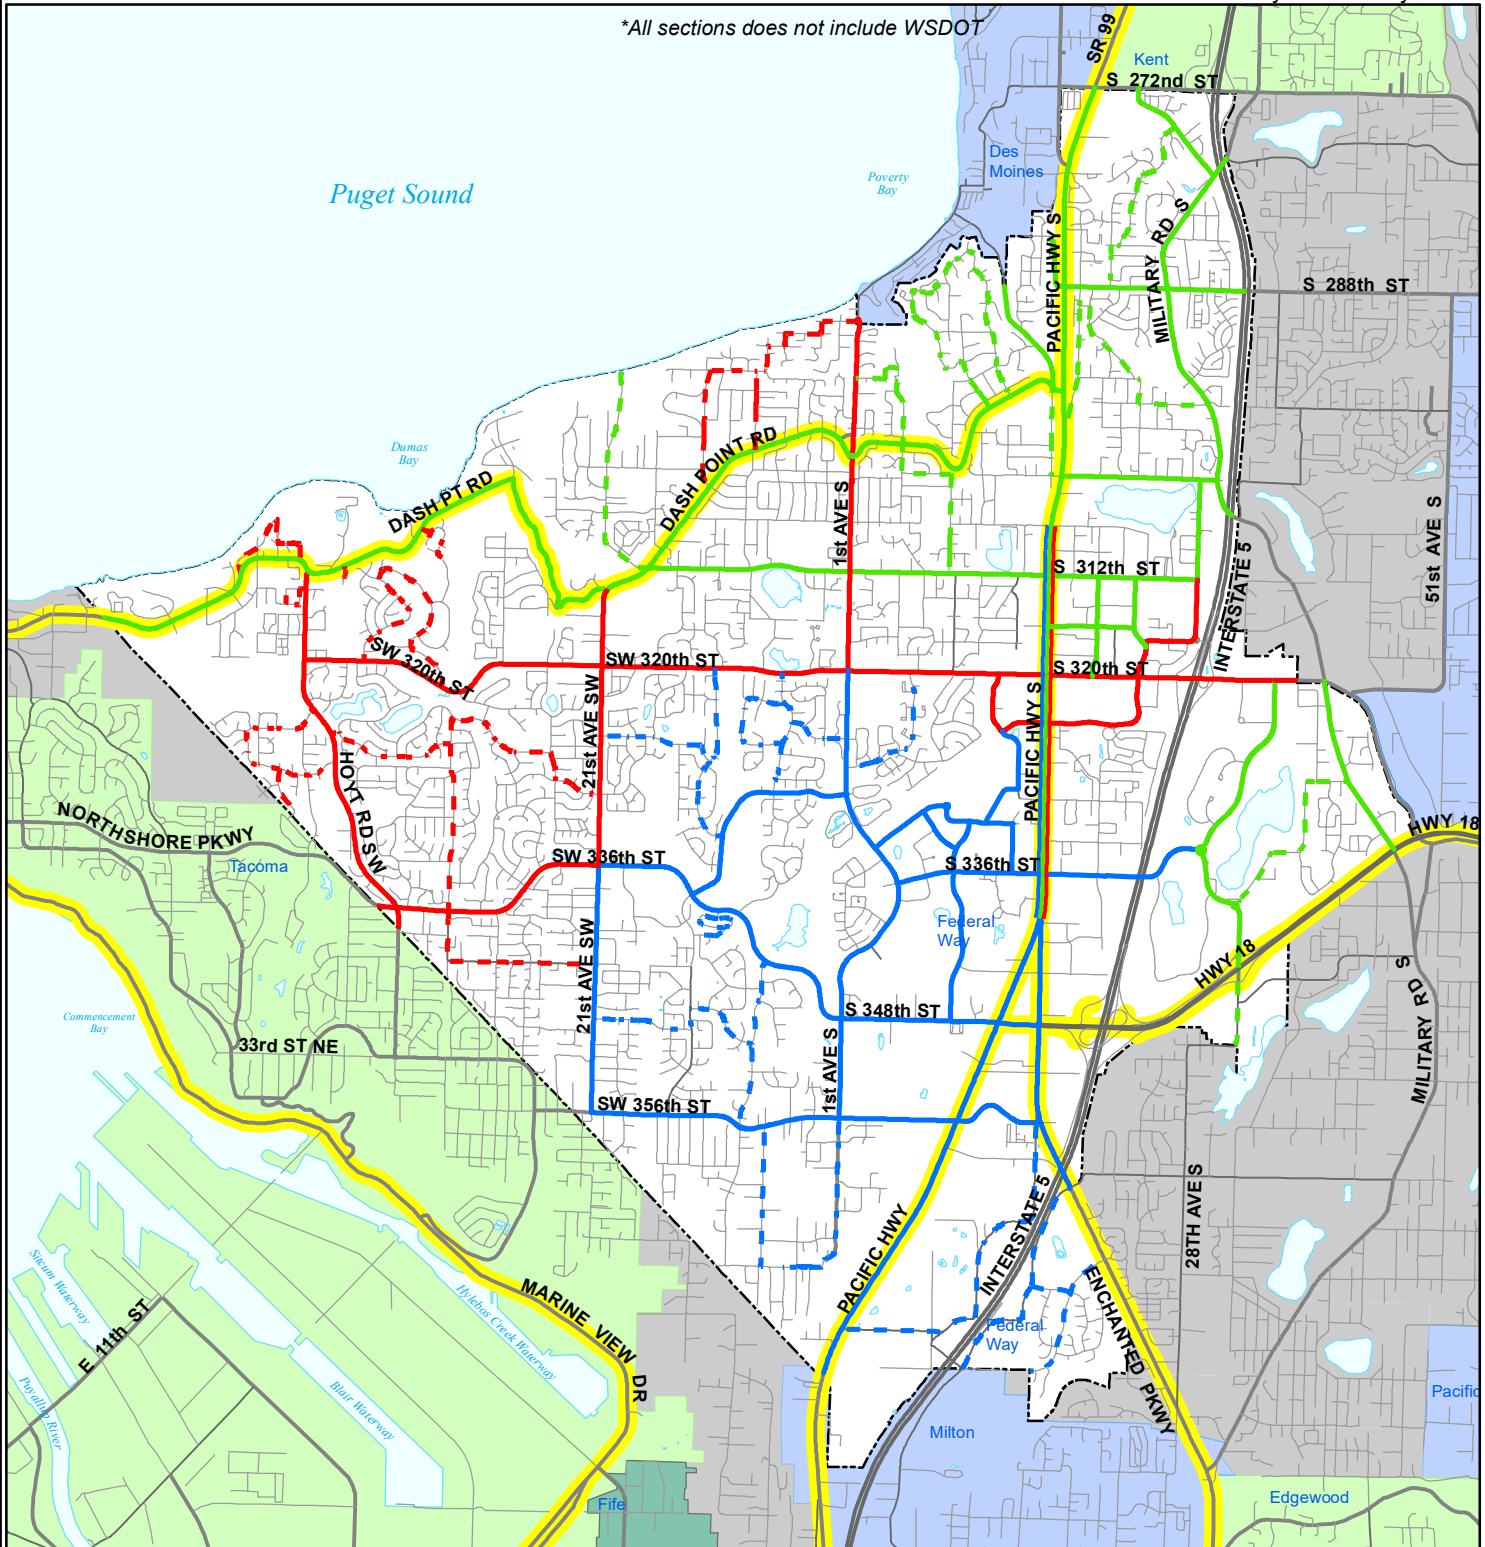

City of Federal Way

Snow Plow Routes

Map Date: October 2021
 City of Federal Way
 33325 8th Ave S.
 Federal Way, WA 98003
 (253) 835-7000
www.cityoffederalway.com

*All sections does not include WSDOT

Legend	
Primary Routes	Secondary Routes
All Sections	Truck 253 & 257
Truck 253 & 257	Truck 259 & 35
Truck 259 & 35	Truck 252 & 258
Truck 252 & 258	WSDOT

R:\erike\PW\Streets\Projects\SnowPlow\Maps\SnowPlow_All.mxd