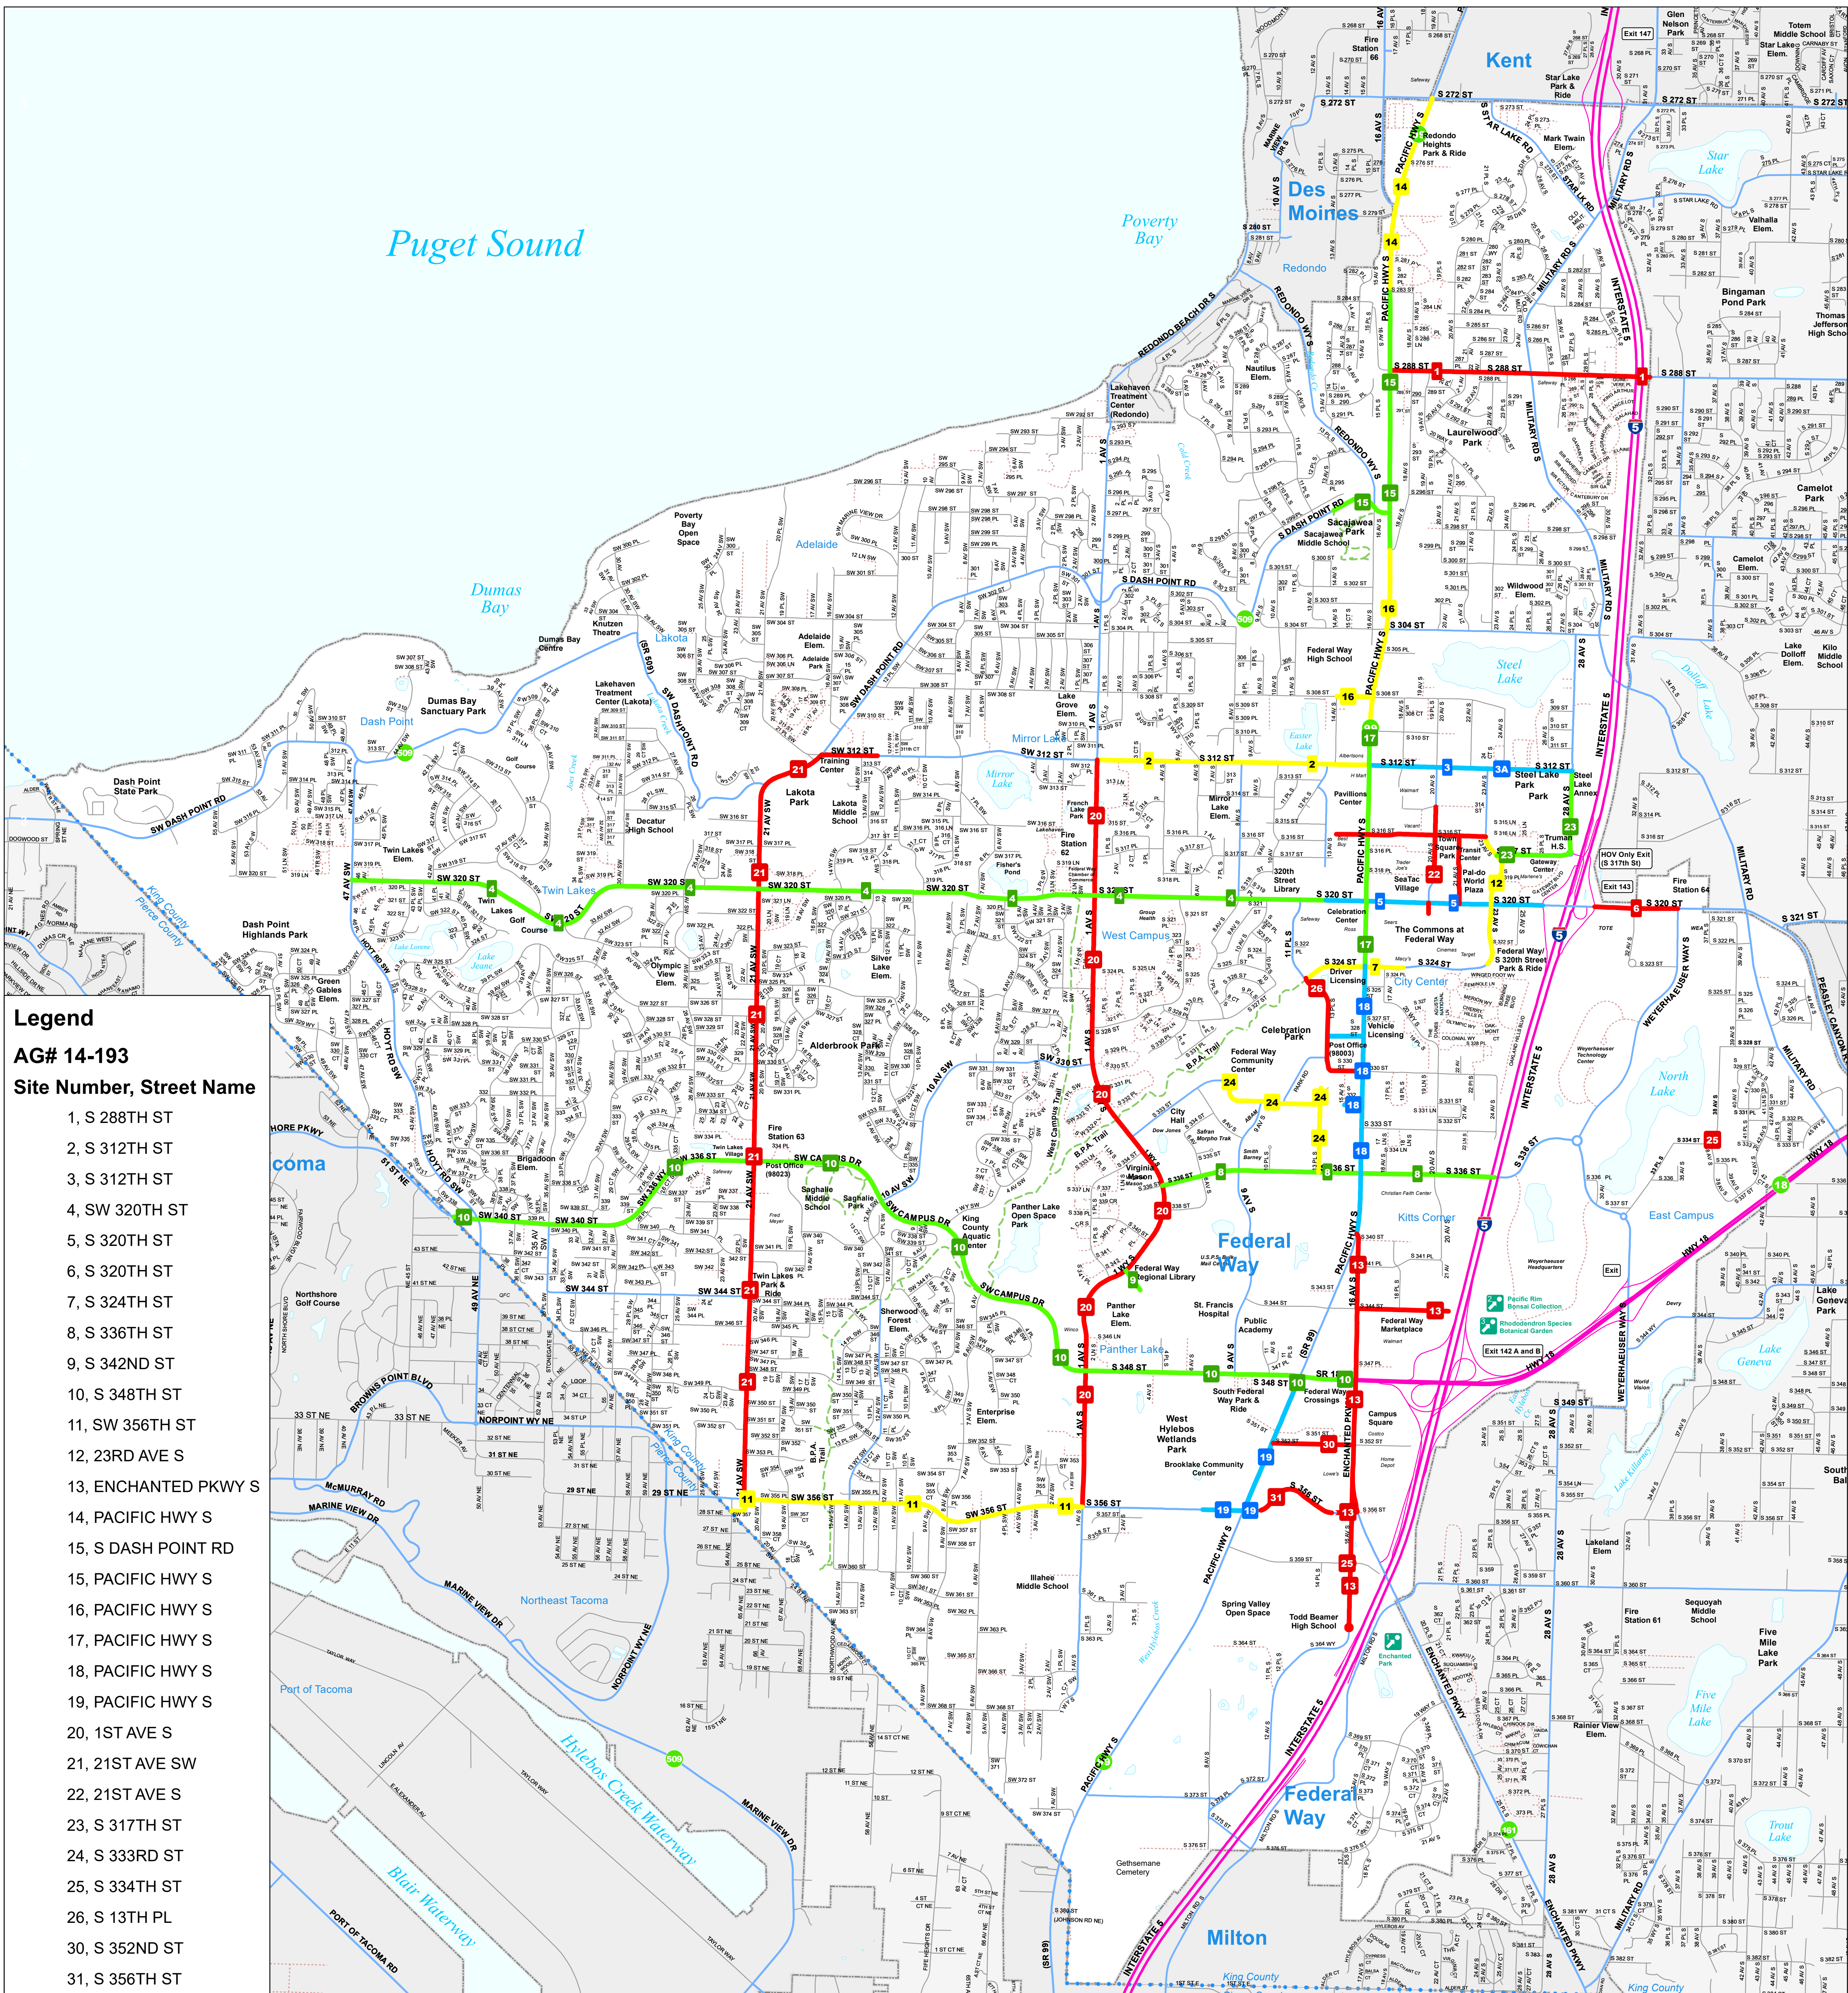

City of Federal Way Map #1 Landscaping Maintenance Schedule 2017

Map Date: September 2016
 City of Federal Way
 GIS Division
 33325 8th Ave S
 Federal Way, WA 98003
 (253) 835-7000
 www.cityoffederalway.com

- Legend**
- AG# 14-193**
Site Number, Street Name
- 1, S 288TH ST
 - 2, S 312TH ST
 - 3, S 312TH ST
 - 4, SW 320TH ST
 - 5, S 320TH ST
 - 6, S 320TH ST
 - 7, S 324TH ST
 - 8, S 336TH ST
 - 9, S 342ND ST
 - 10, S 348TH ST
 - 11, SW 356TH ST
 - 12, 23RD AVE S
 - 13, ENCHANTED PKWY S
 - 14, PACIFIC HWY S
 - 15, S DASH POINT RD
 - 15, PACIFIC HWY S
 - 16, PACIFIC HWY S
 - 17, PACIFIC HWY S
 - 18, PACIFIC HWY S
 - 19, PACIFIC HWY S
 - 20, 1ST AVE S
 - 21, 21ST AVE SW
 - 22, 21ST AVE S
 - 23, S 317TH ST
 - 24, S 333RD ST
 - 25, S 334TH ST
 - 26, S 13TH PL
 - 30, S 352ND ST
 - 31, S 356TH ST

This map is accompanied by NO warranties, and is simply a graphic representation.