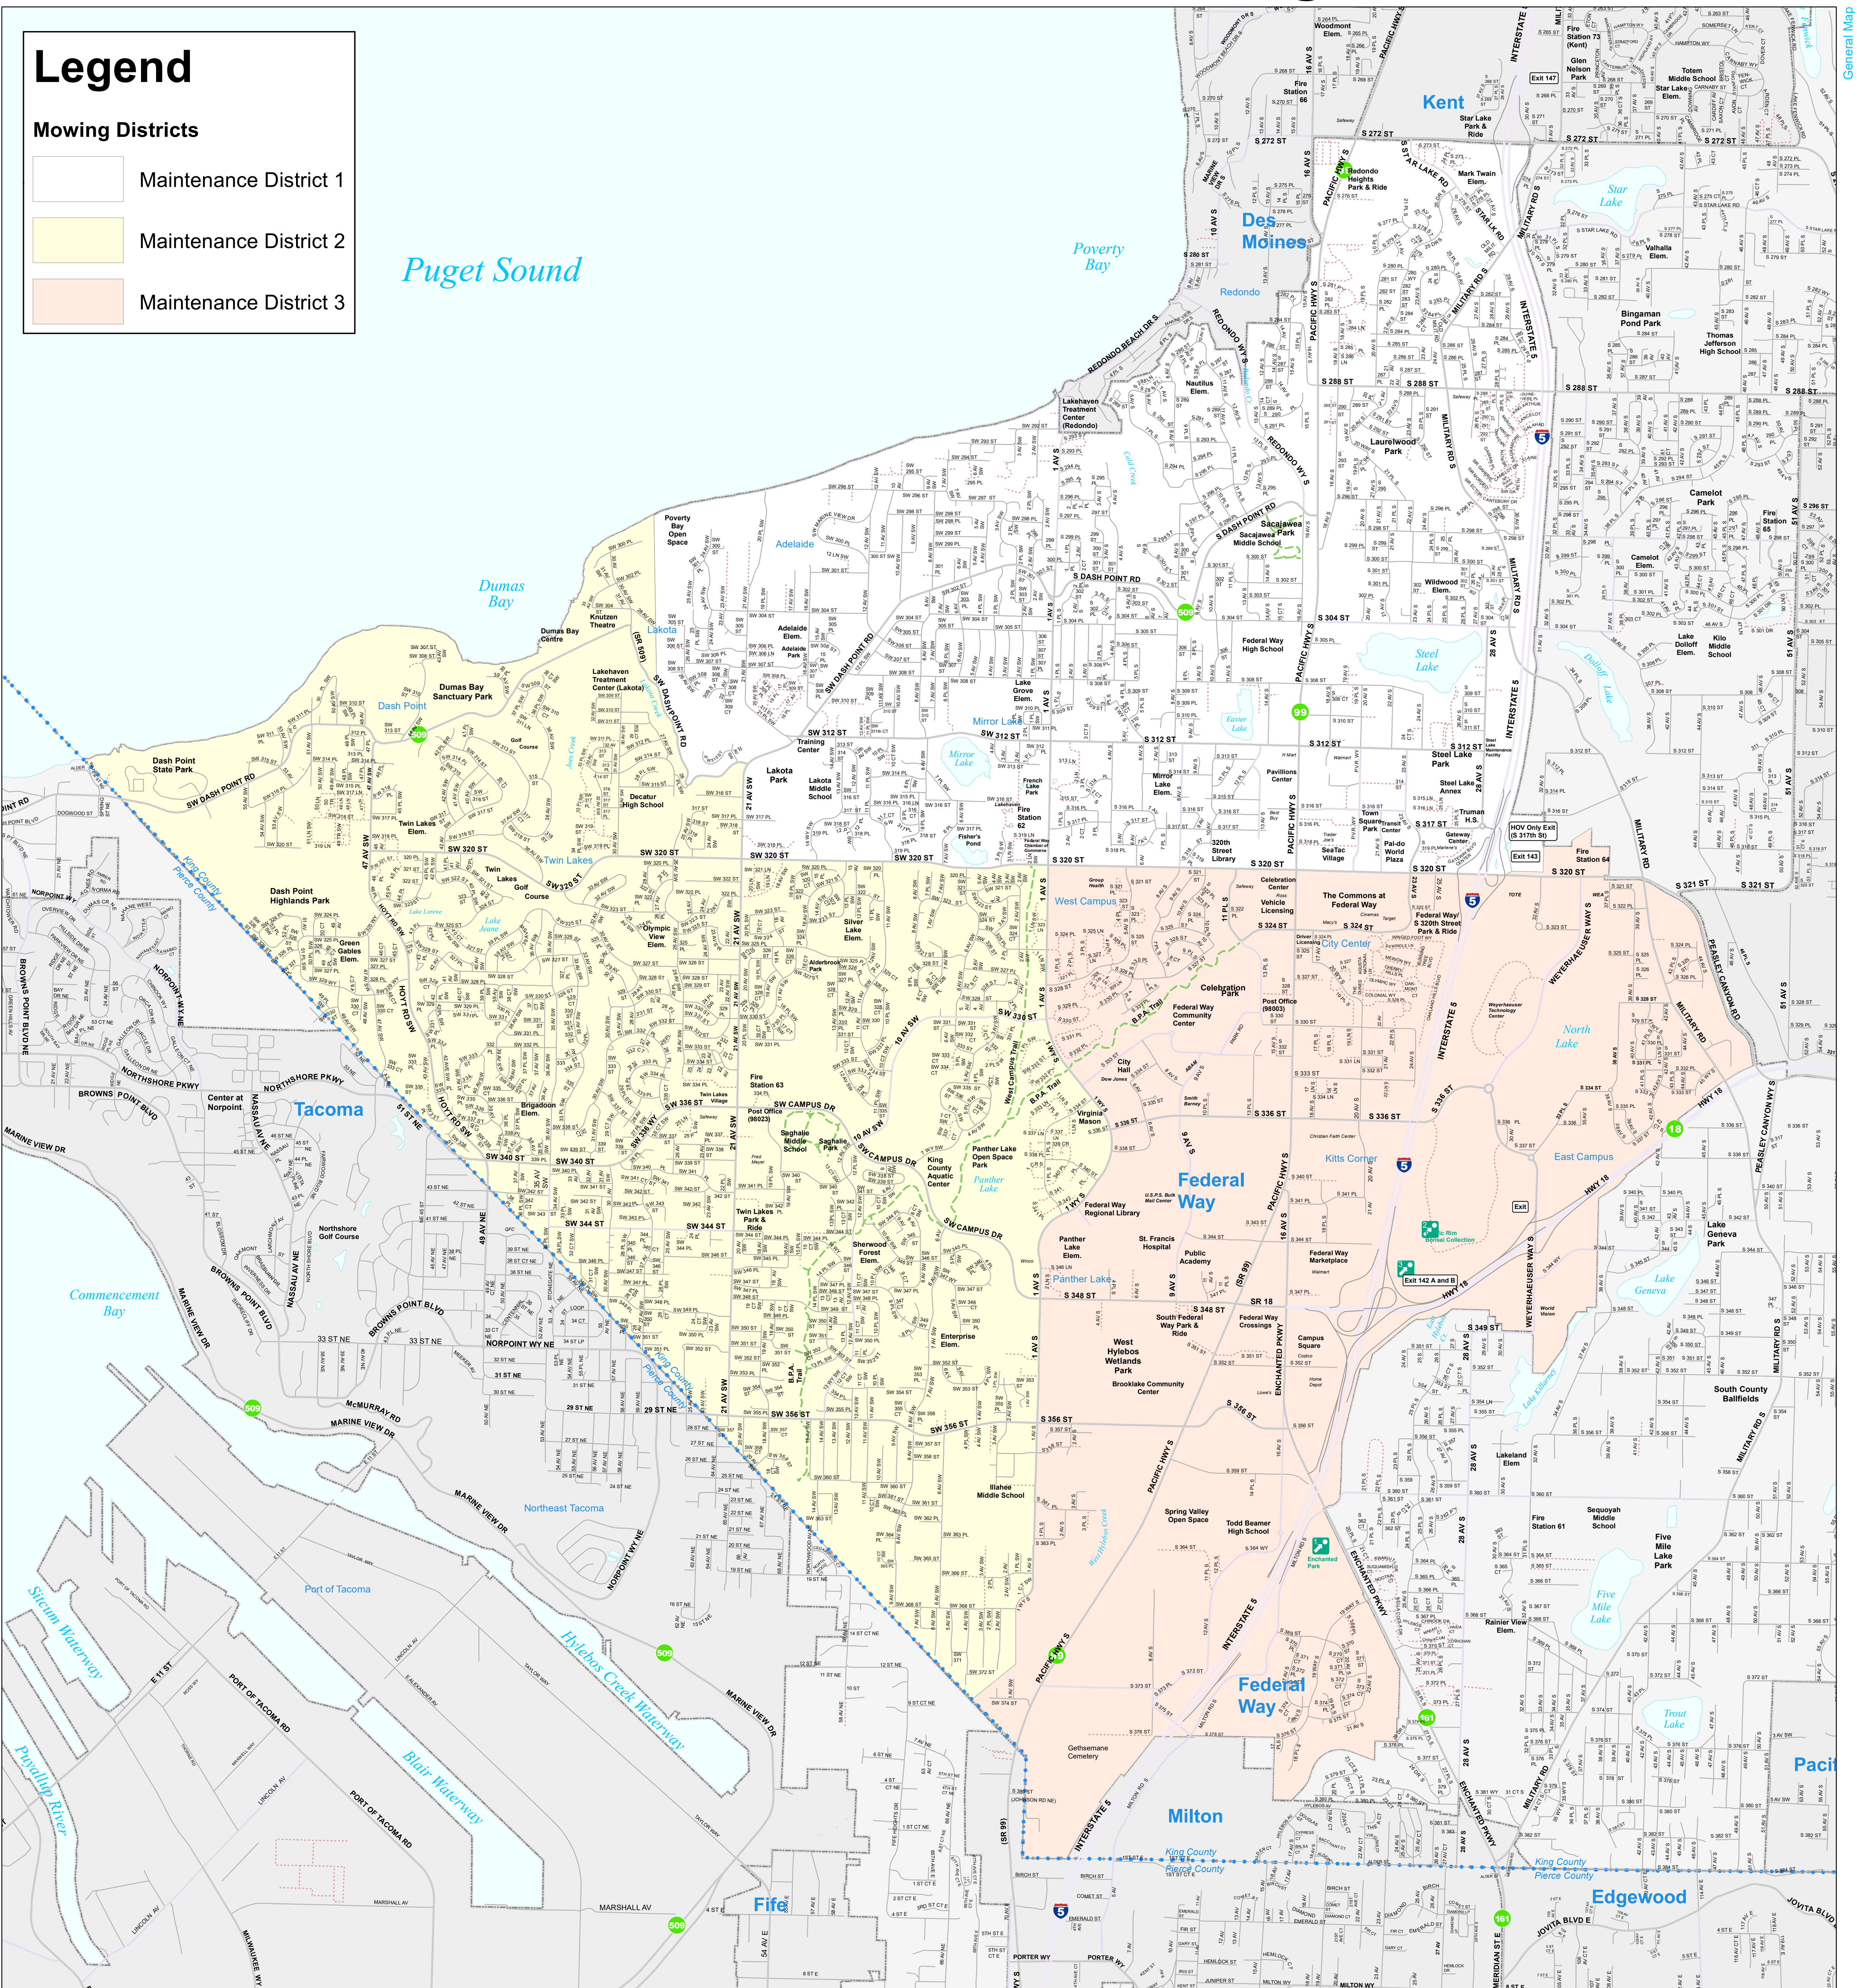

City of Federal Way

Right of Way Maintenance Map Mowing

Map Date: March 2022
City of Federal Way
Public Works Department
33325 8th Ave S
Federal Way, WA 98003
(253) 835-7000
www.cityoffederalway.com

Legend

Mowing Districts

- Maintenance District 1
- Maintenance District 2
- Maintenance District 3

Legend

This map is accompanied by NO warranties, and is simply a graphic representation.

General Map