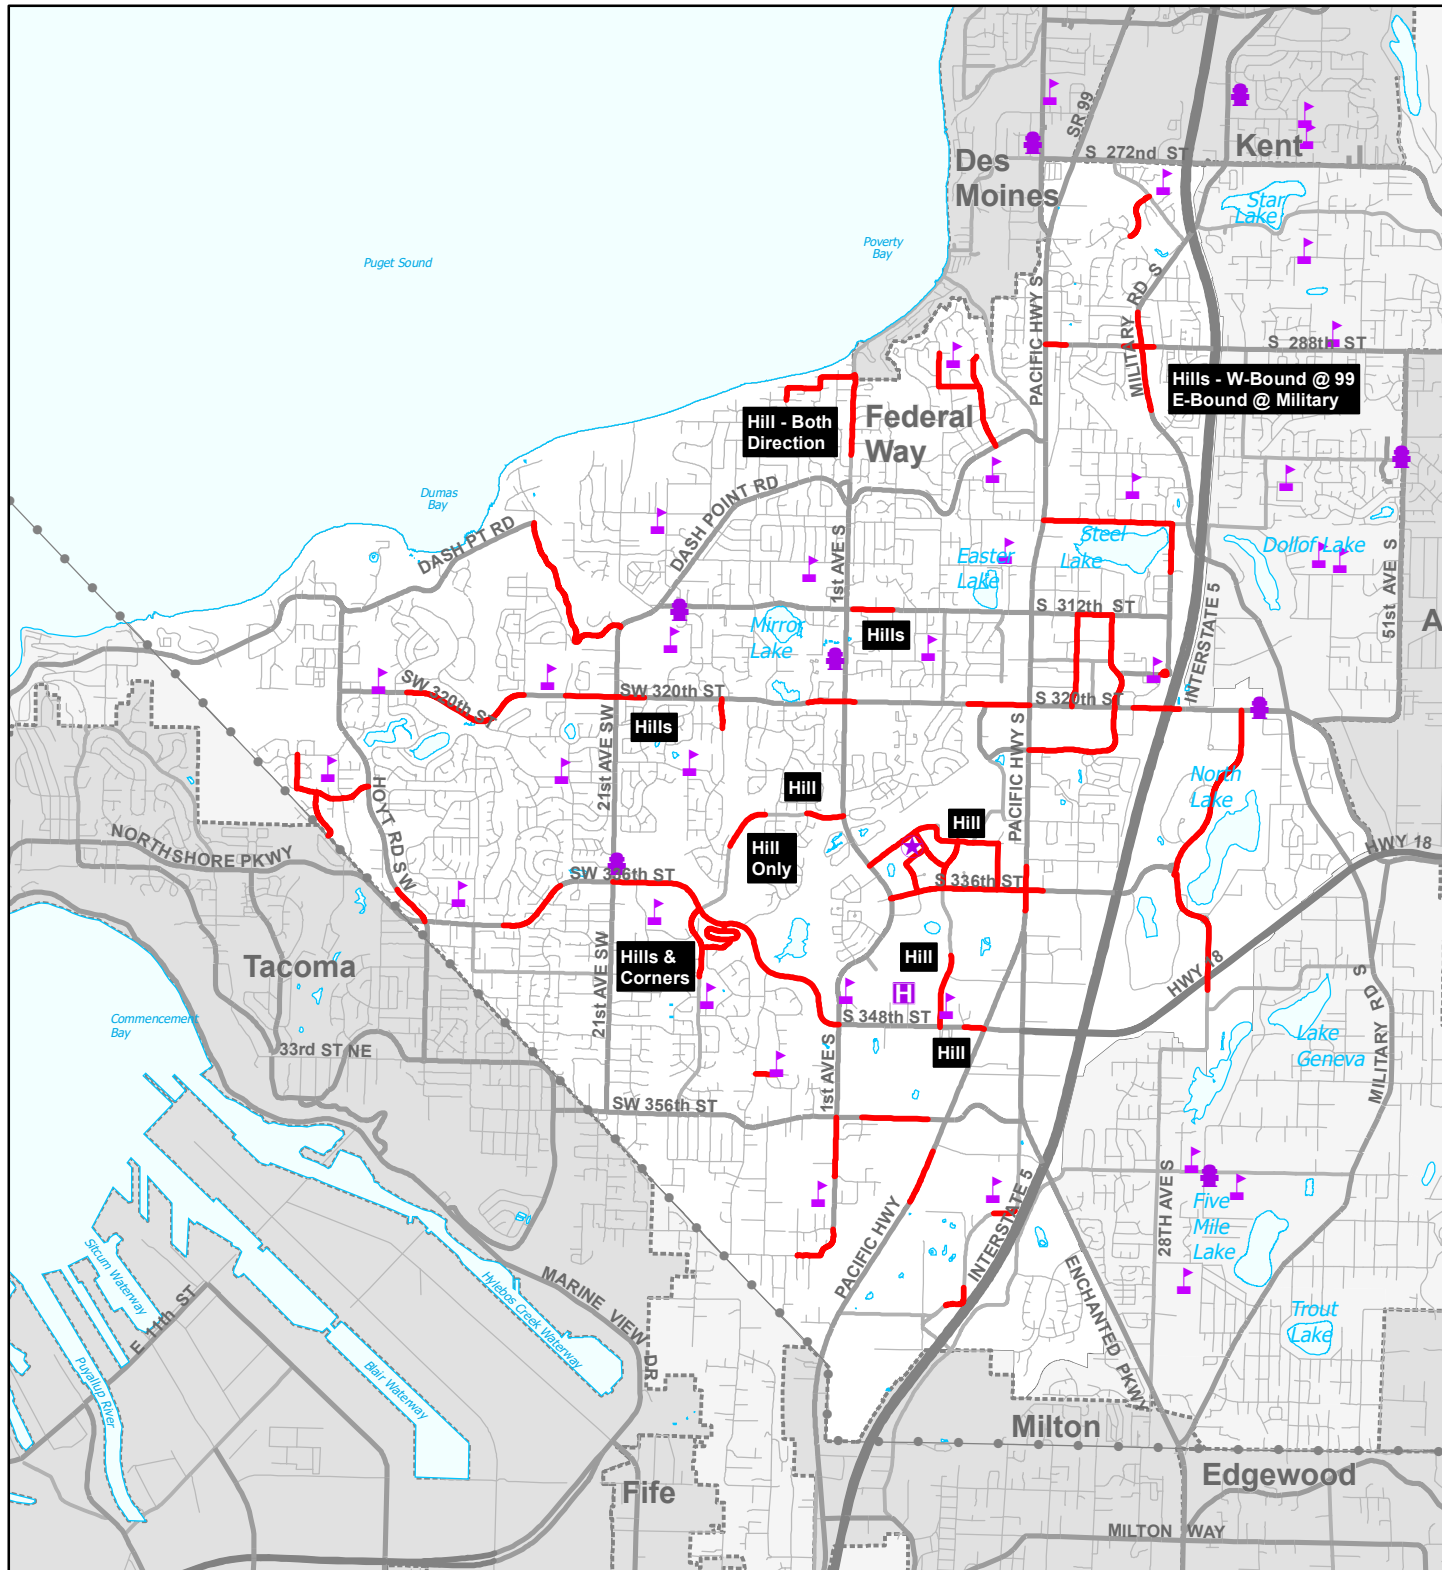

City of Federal Way

Hot Spot Anti-Icing Routes

Map Date: August 2019
 City of Federal Way
 33325 8th Ave S,
 Federal Way, WA 98003
 (253) 835-7000
 www.cityoffederalway.com

R:\erike\PW\Streets\Projects\SnowPlow\Maps\iceroutes.mxd

- Legend**
- Anti-Icing Route
 - City Hall
 - Fire Station
 - Hospital
 - Public School

This map is accompanied by NO warranties.