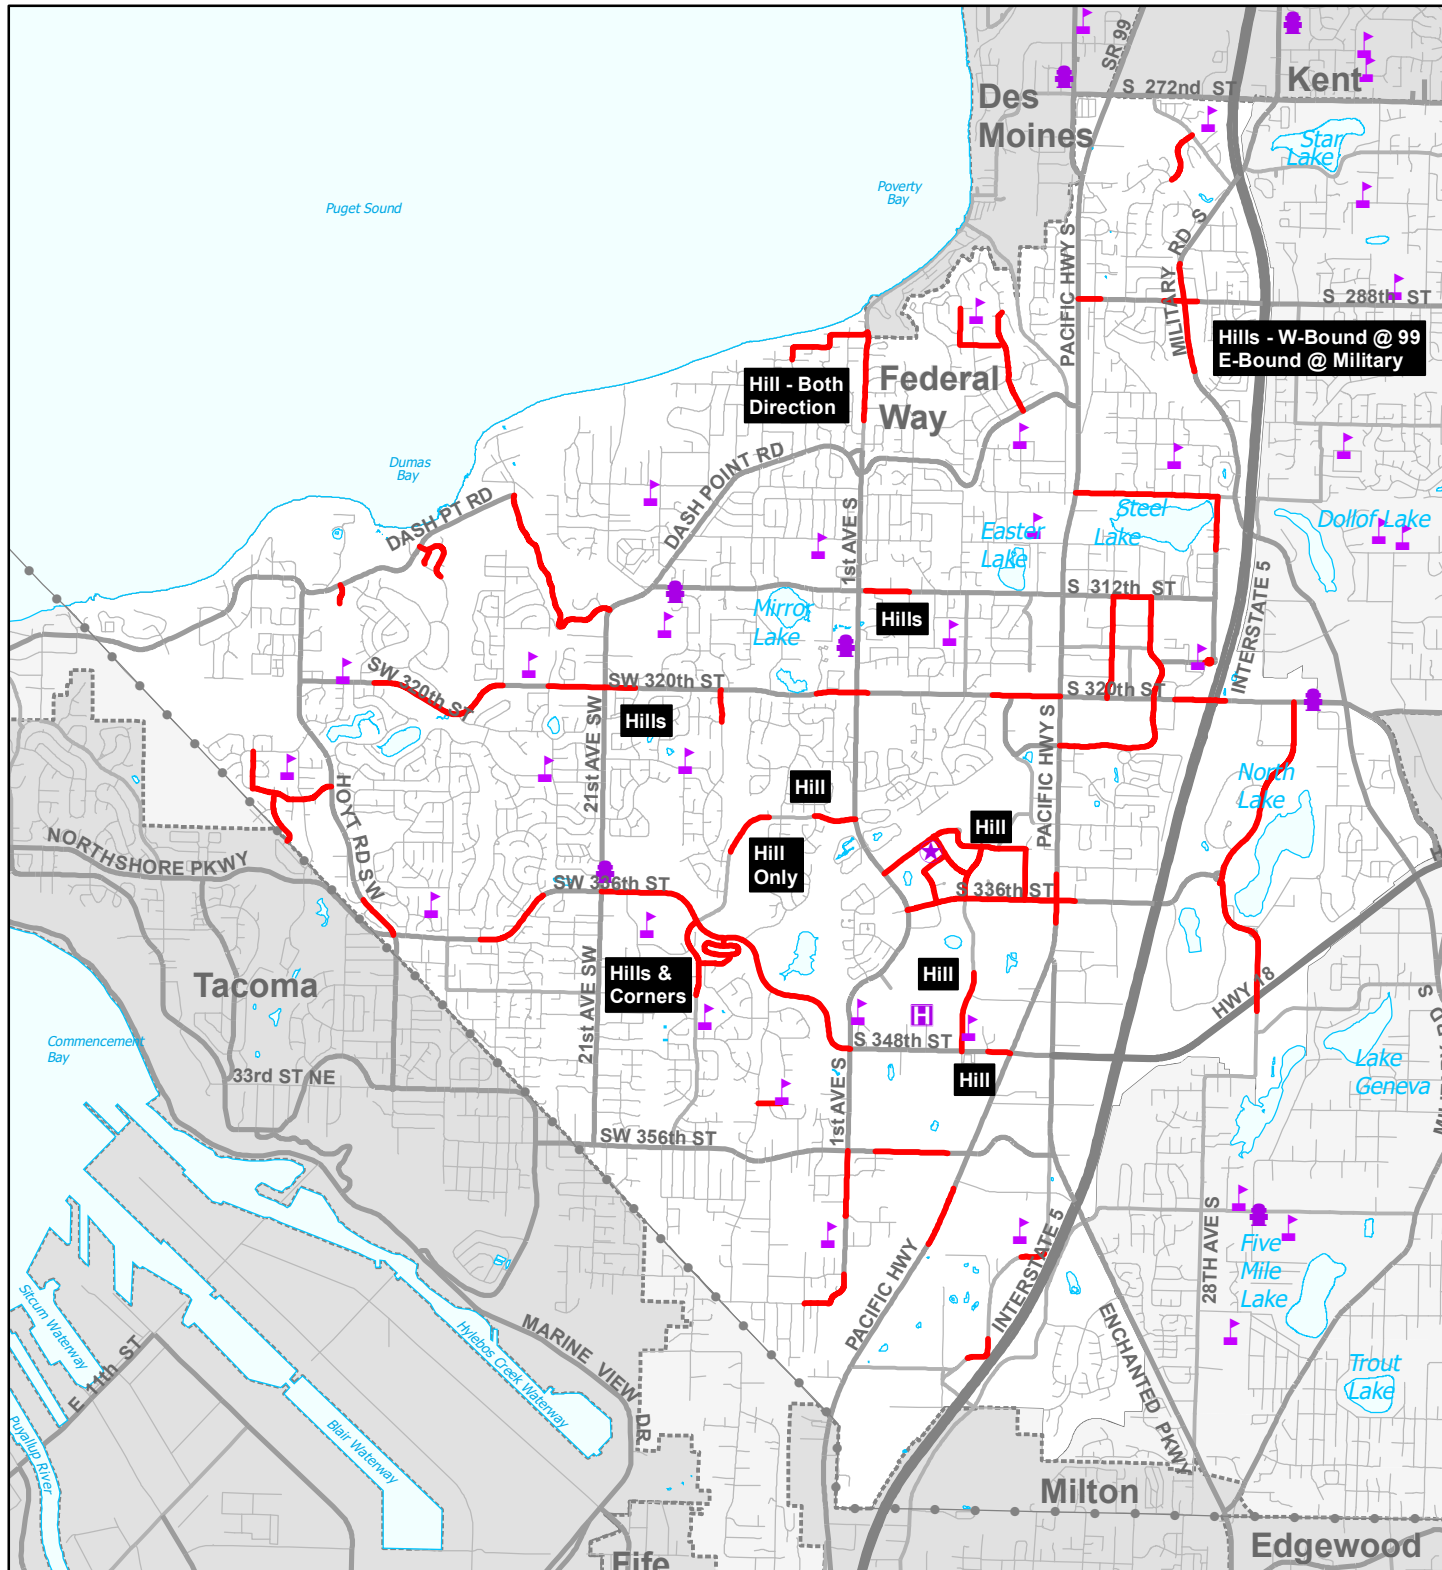

# City of Federal Way

# Hot Spot Anti-Icing Routes

Map Date: October 2021  
 City of Federal Way  
 33325 8th Ave S,  
 Federal Way, WA 98003  
 (253) 835-7000  
[www.cityoffederalway.com](http://www.cityoffederalway.com)

R:\erike\IPW\Streets\Projects\Snow\Plow\Maps\iceroutes.mxd

- Legend**
- Anti-Icing Route
  - City Hall
  - Fire Station
  - Hospital
  - Public School

This map is accompanied by NO warranties.