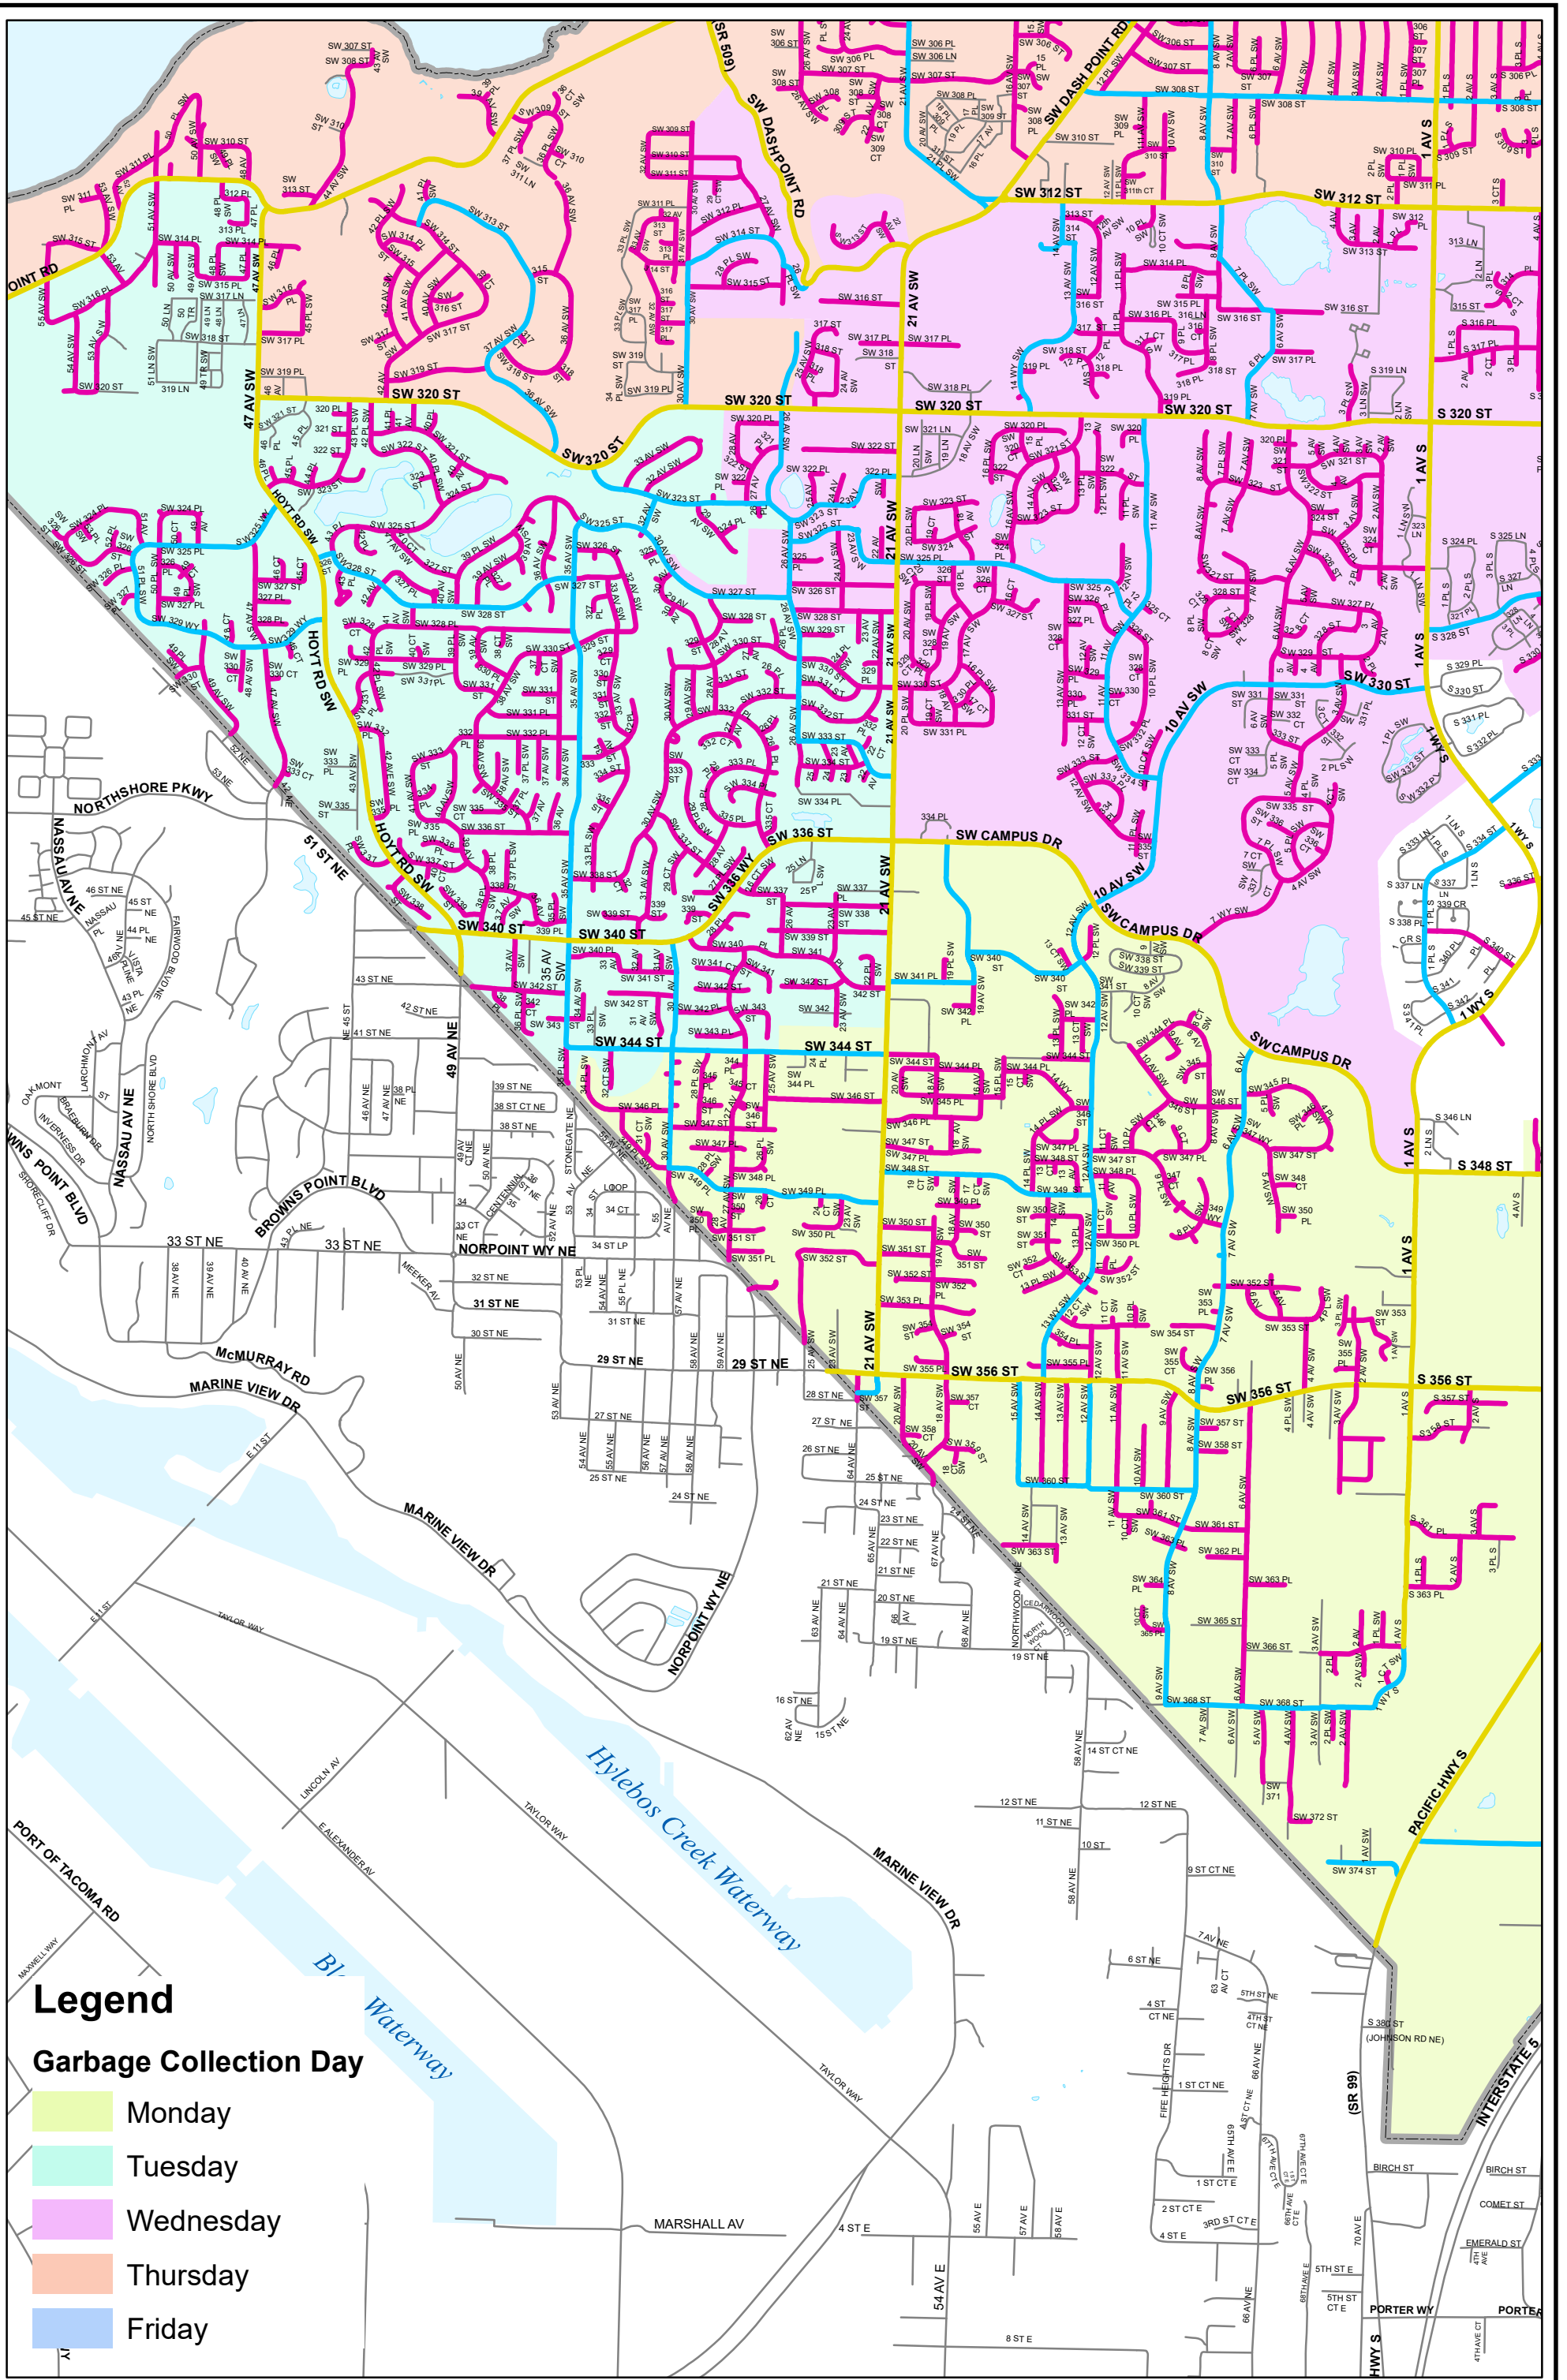

Legend

Garbage Collection Day

- Monday
- Tuesday
- Wednesday
- Thursday
- Friday

Street Sweeping Map - Section A

Key: ~ Arterial Streets ~ Collector Streets ~ Residential Streets ~ Other Streets City Limits

Legend

Garbage Collection Day

- Monday
- Tuesday
- Wednesday
- Thursday
- Friday

Street Sweeping Map - Section B

Key: — Arterial Streets — Collector Streets — Residential Streets — Other Streets City Limits

Legend

Garbage Collection Day

- Monday
- Tuesday
- Wednesday
- Thursday
- Friday

Street Sweeping Map - Section C

- Key:
- Arterial Streets
 - Collector Streets
 - Residential Streets
 - Other Streets
 - City Limits

Legend

Garbage Collection Day

- Monday
- Tuesday
- Wednesday
- Thursday
- Friday

Street Sweeping Map - Section D

Key: ~ Arterial Streets ~ Collector Streets ~ Residential Streets ~ Other Streets City Limits