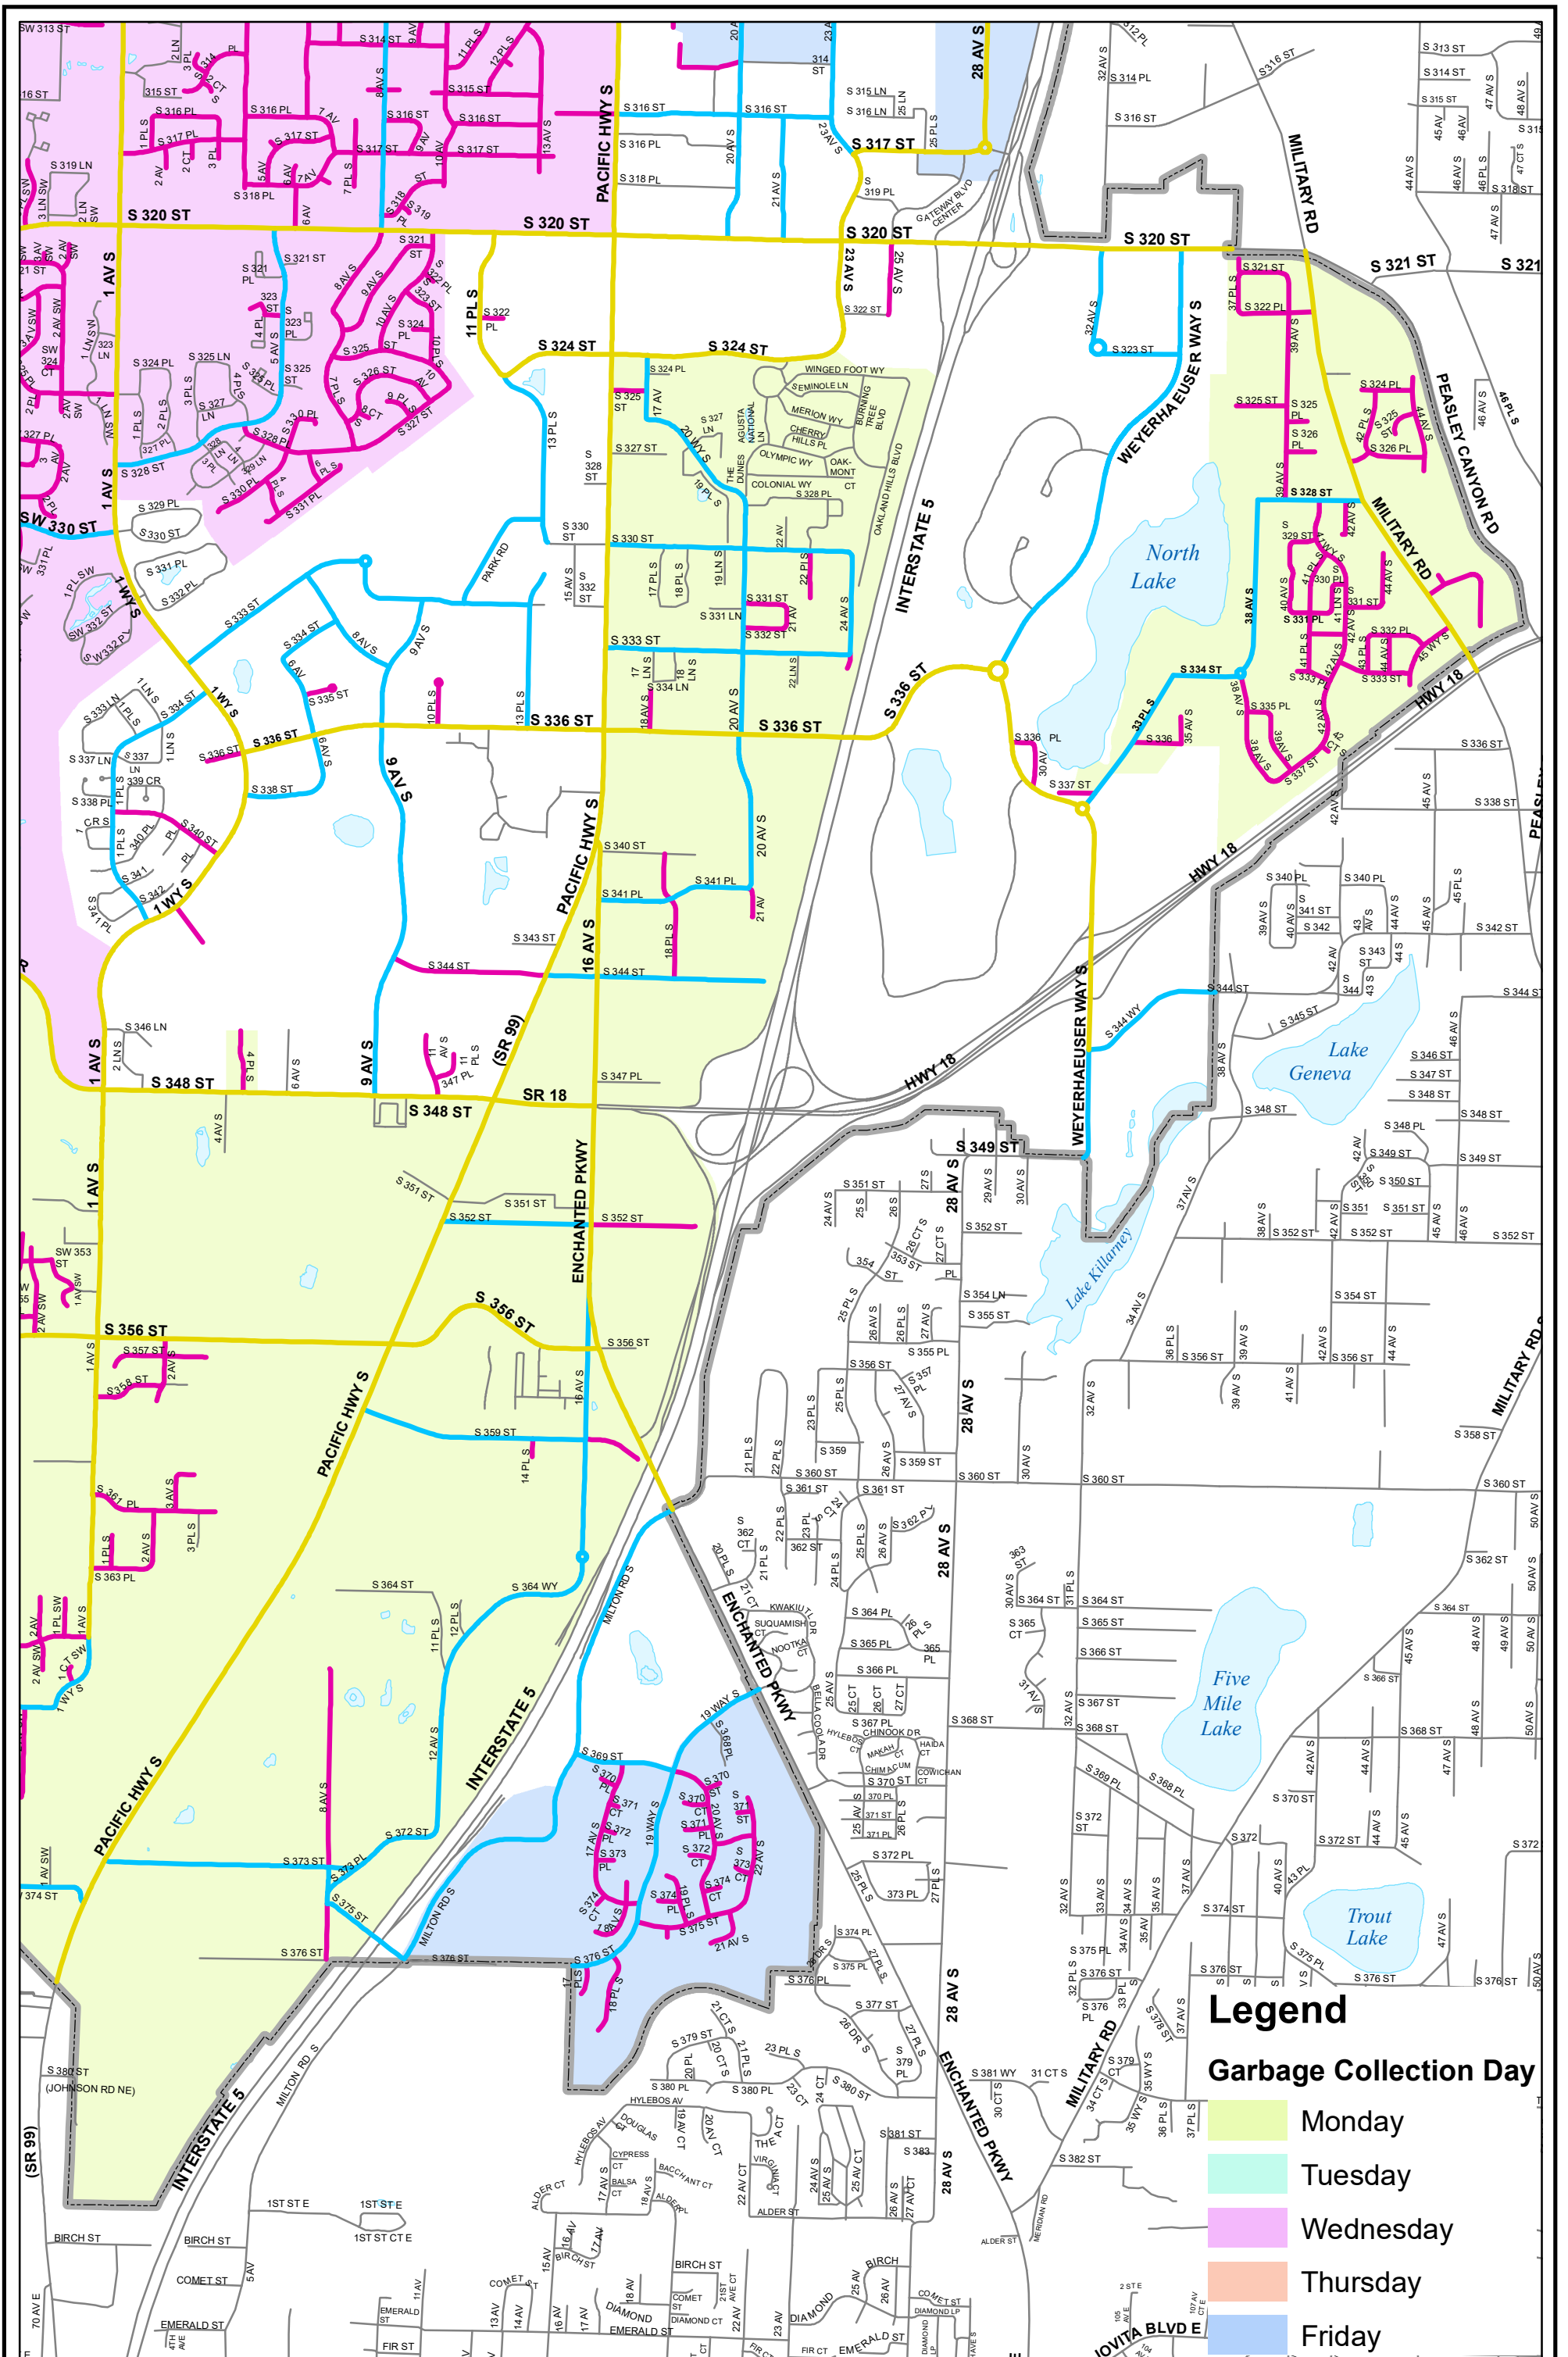

Legend

Garbage Collection Day

- Monday
- Tuesday
- Wednesday
- Thursday
- Friday

Street Sweeping Map - Section A

Key: ~ Arterial Streets ~ Collector Streets ~ Residential Streets ~ Other Streets City Limits

Legend

Garbage Collection Day

- Monday
- Tuesday
- Wednesday
- Thursday
- Friday

Street Sweeping Map - Section B

Key: — Arterial Streets — Collector Streets — Residential Streets — Other Streets City Limits

Legend

Garbage Collection Day

- Monday
- Tuesday
- Wednesday
- Thursday
- Friday

Street Sweeping Map - Section C

- Key:
- Arterial Streets
 - Collector Streets
 - Residential Streets
 - Other Streets
 - City Limits

Legend

Garbage Collection Day

- Monday
- Tuesday
- Wednesday
- Thursday
- Friday

Street Sweeping Map - Section D

Key: ~ Arterial Streets ~ Collector Streets ~ Residential Streets ~ Other Streets City Limits