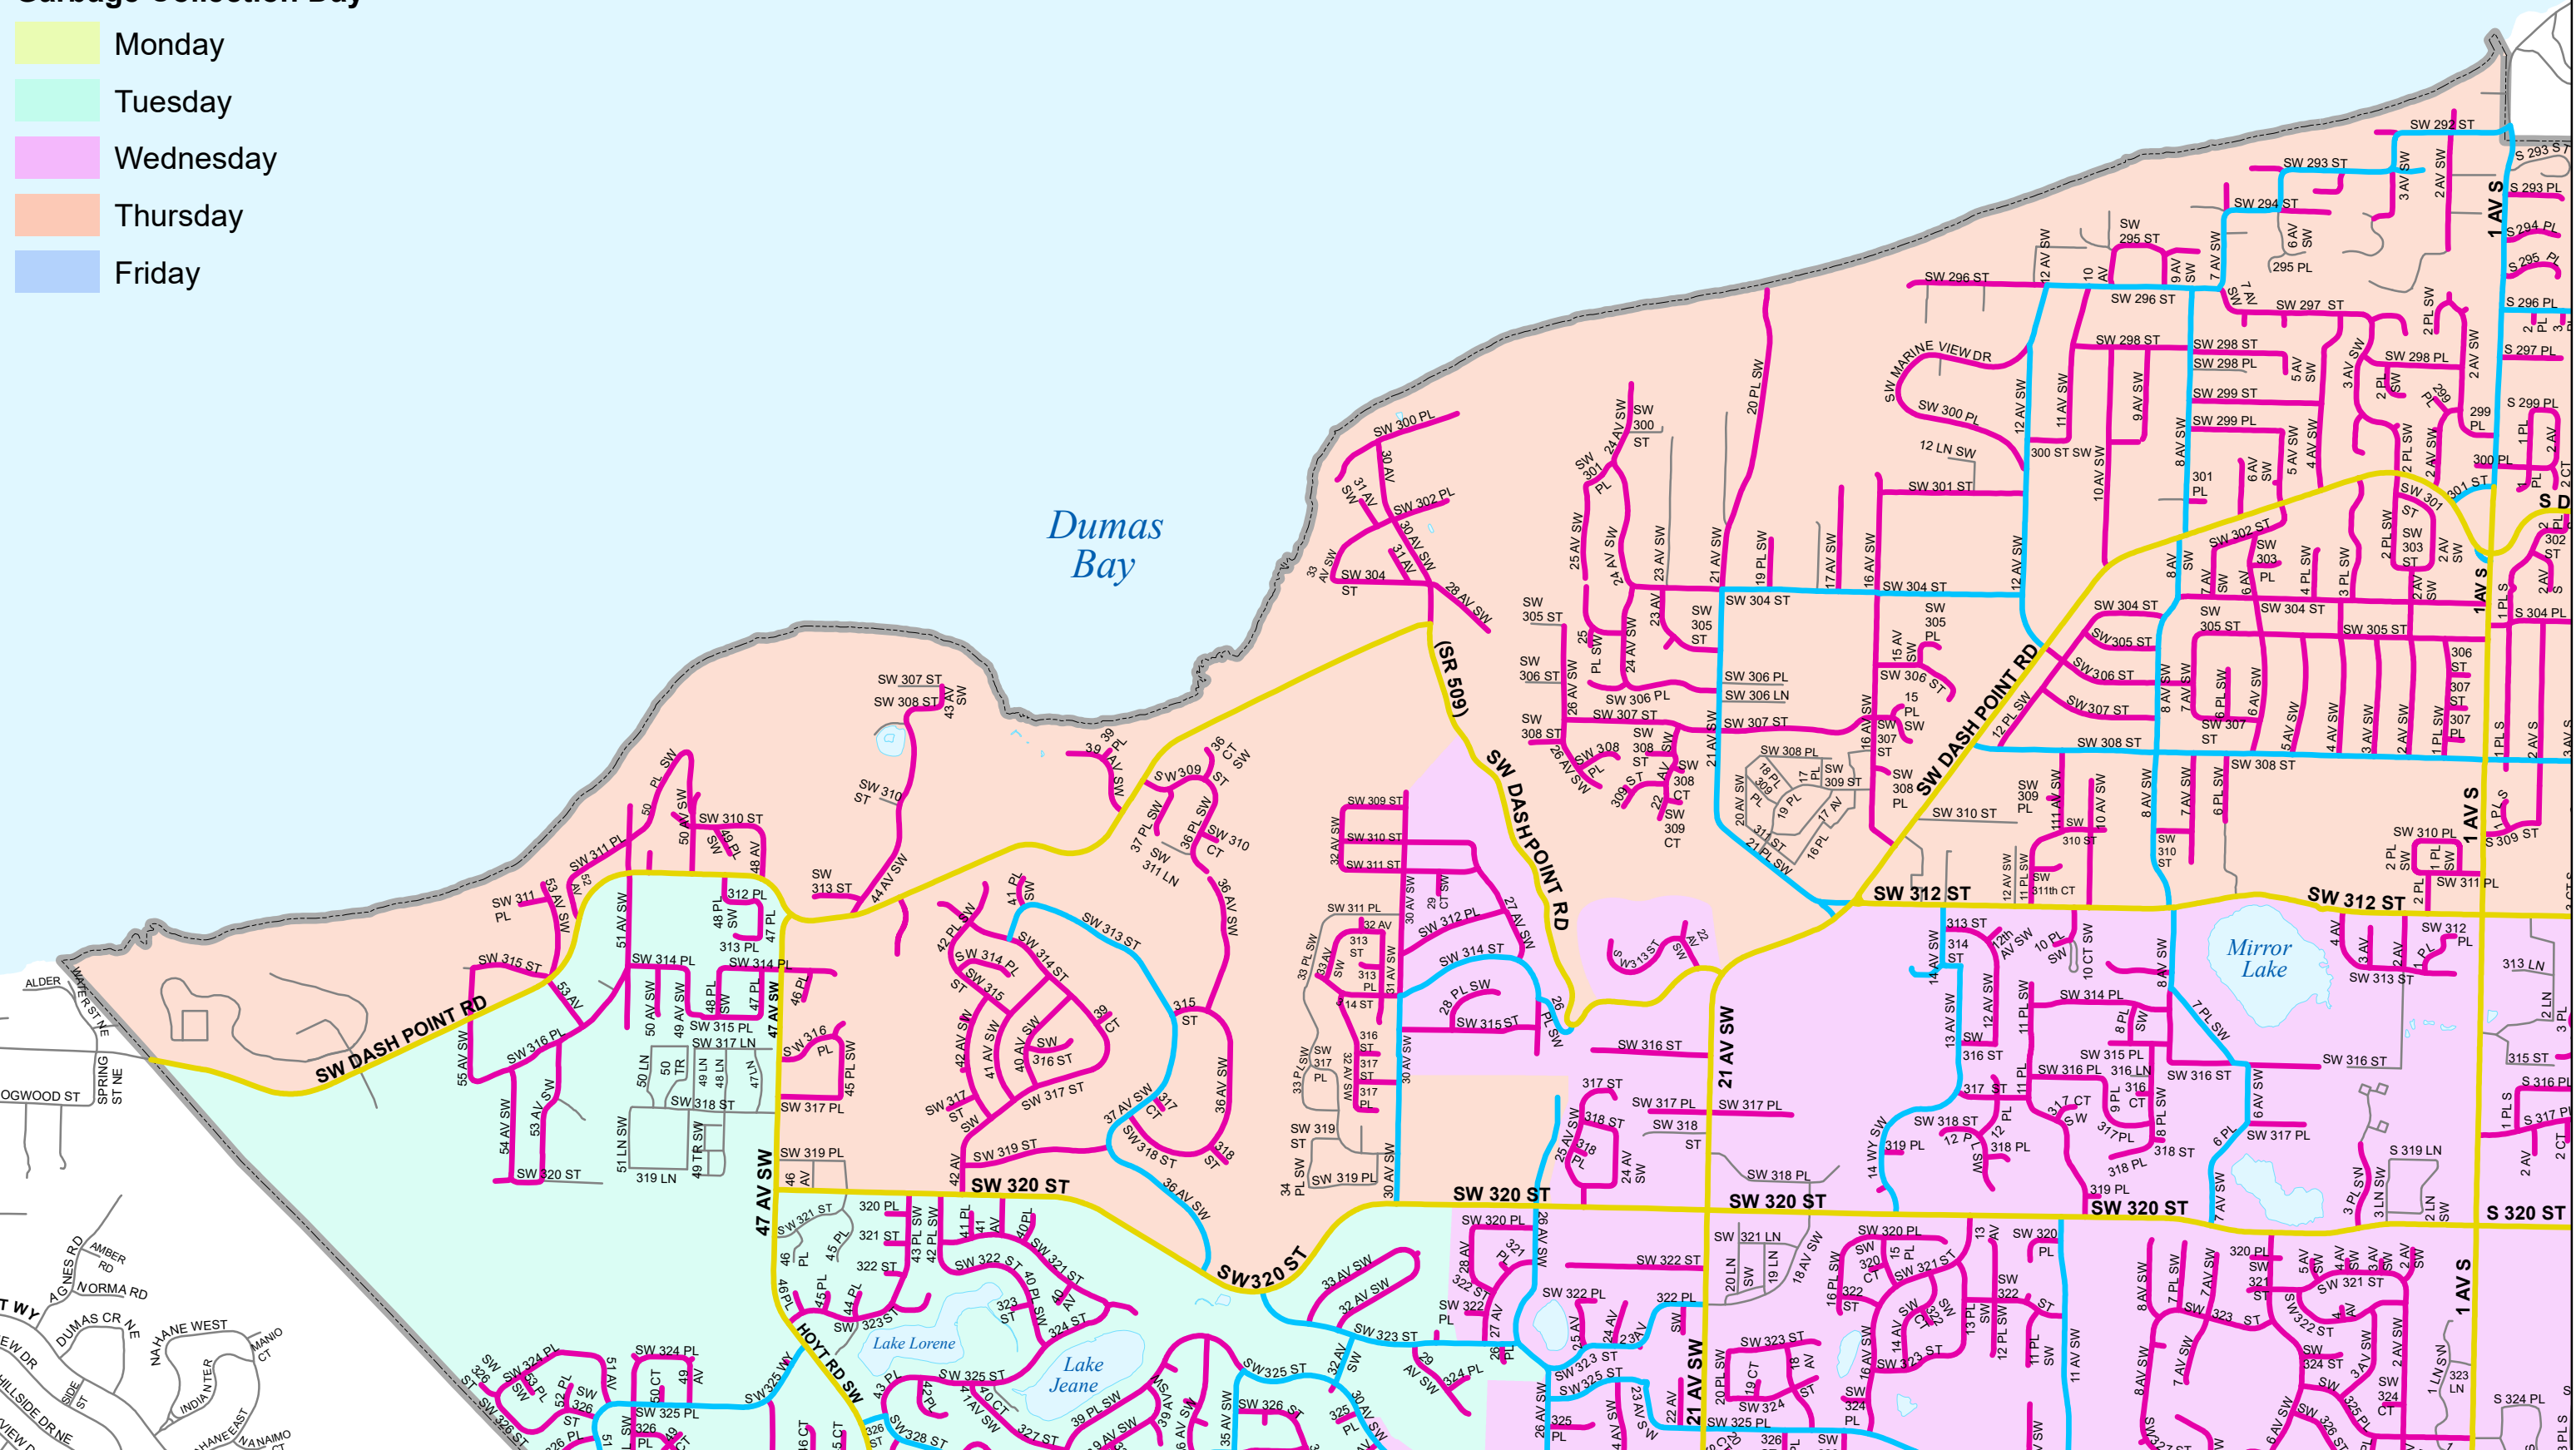

Legend

Garbage Collection Day

- Monday
- Tuesday
- Wednesday
- Thursday
- Friday

Street Sweeping Map - Section A

Key: ~ Arterial Streets ~ Collector Streets ~ Residential Streets ~ Other Streets City Limits

Legend

Garbage Collection Day

- Monday
- Tuesday
- Wednesday
- Thursday
- Friday

Street Sweeping Map - Section B

Key: — Arterial Streets — Collector Streets — Residential Streets — Other Streets City Limits

Legend

Garbage Collection Day

- Monday
- Tuesday
- Wednesday
- Thursday
- Friday

Street Sweeping Map - Section C

- Key:
- Arterial Streets
 - Collector Streets
 - Residential Streets
 - Other Streets
 - City Limits

Legend

Garbage Collection Day

- Monday
- Tuesday
- Wednesday
- Thursday
- Friday

Street Sweeping Map - Section D

Key: ~ Arterial Streets ~ Collector Streets ~ Residential Streets ~ Other Streets City Limits