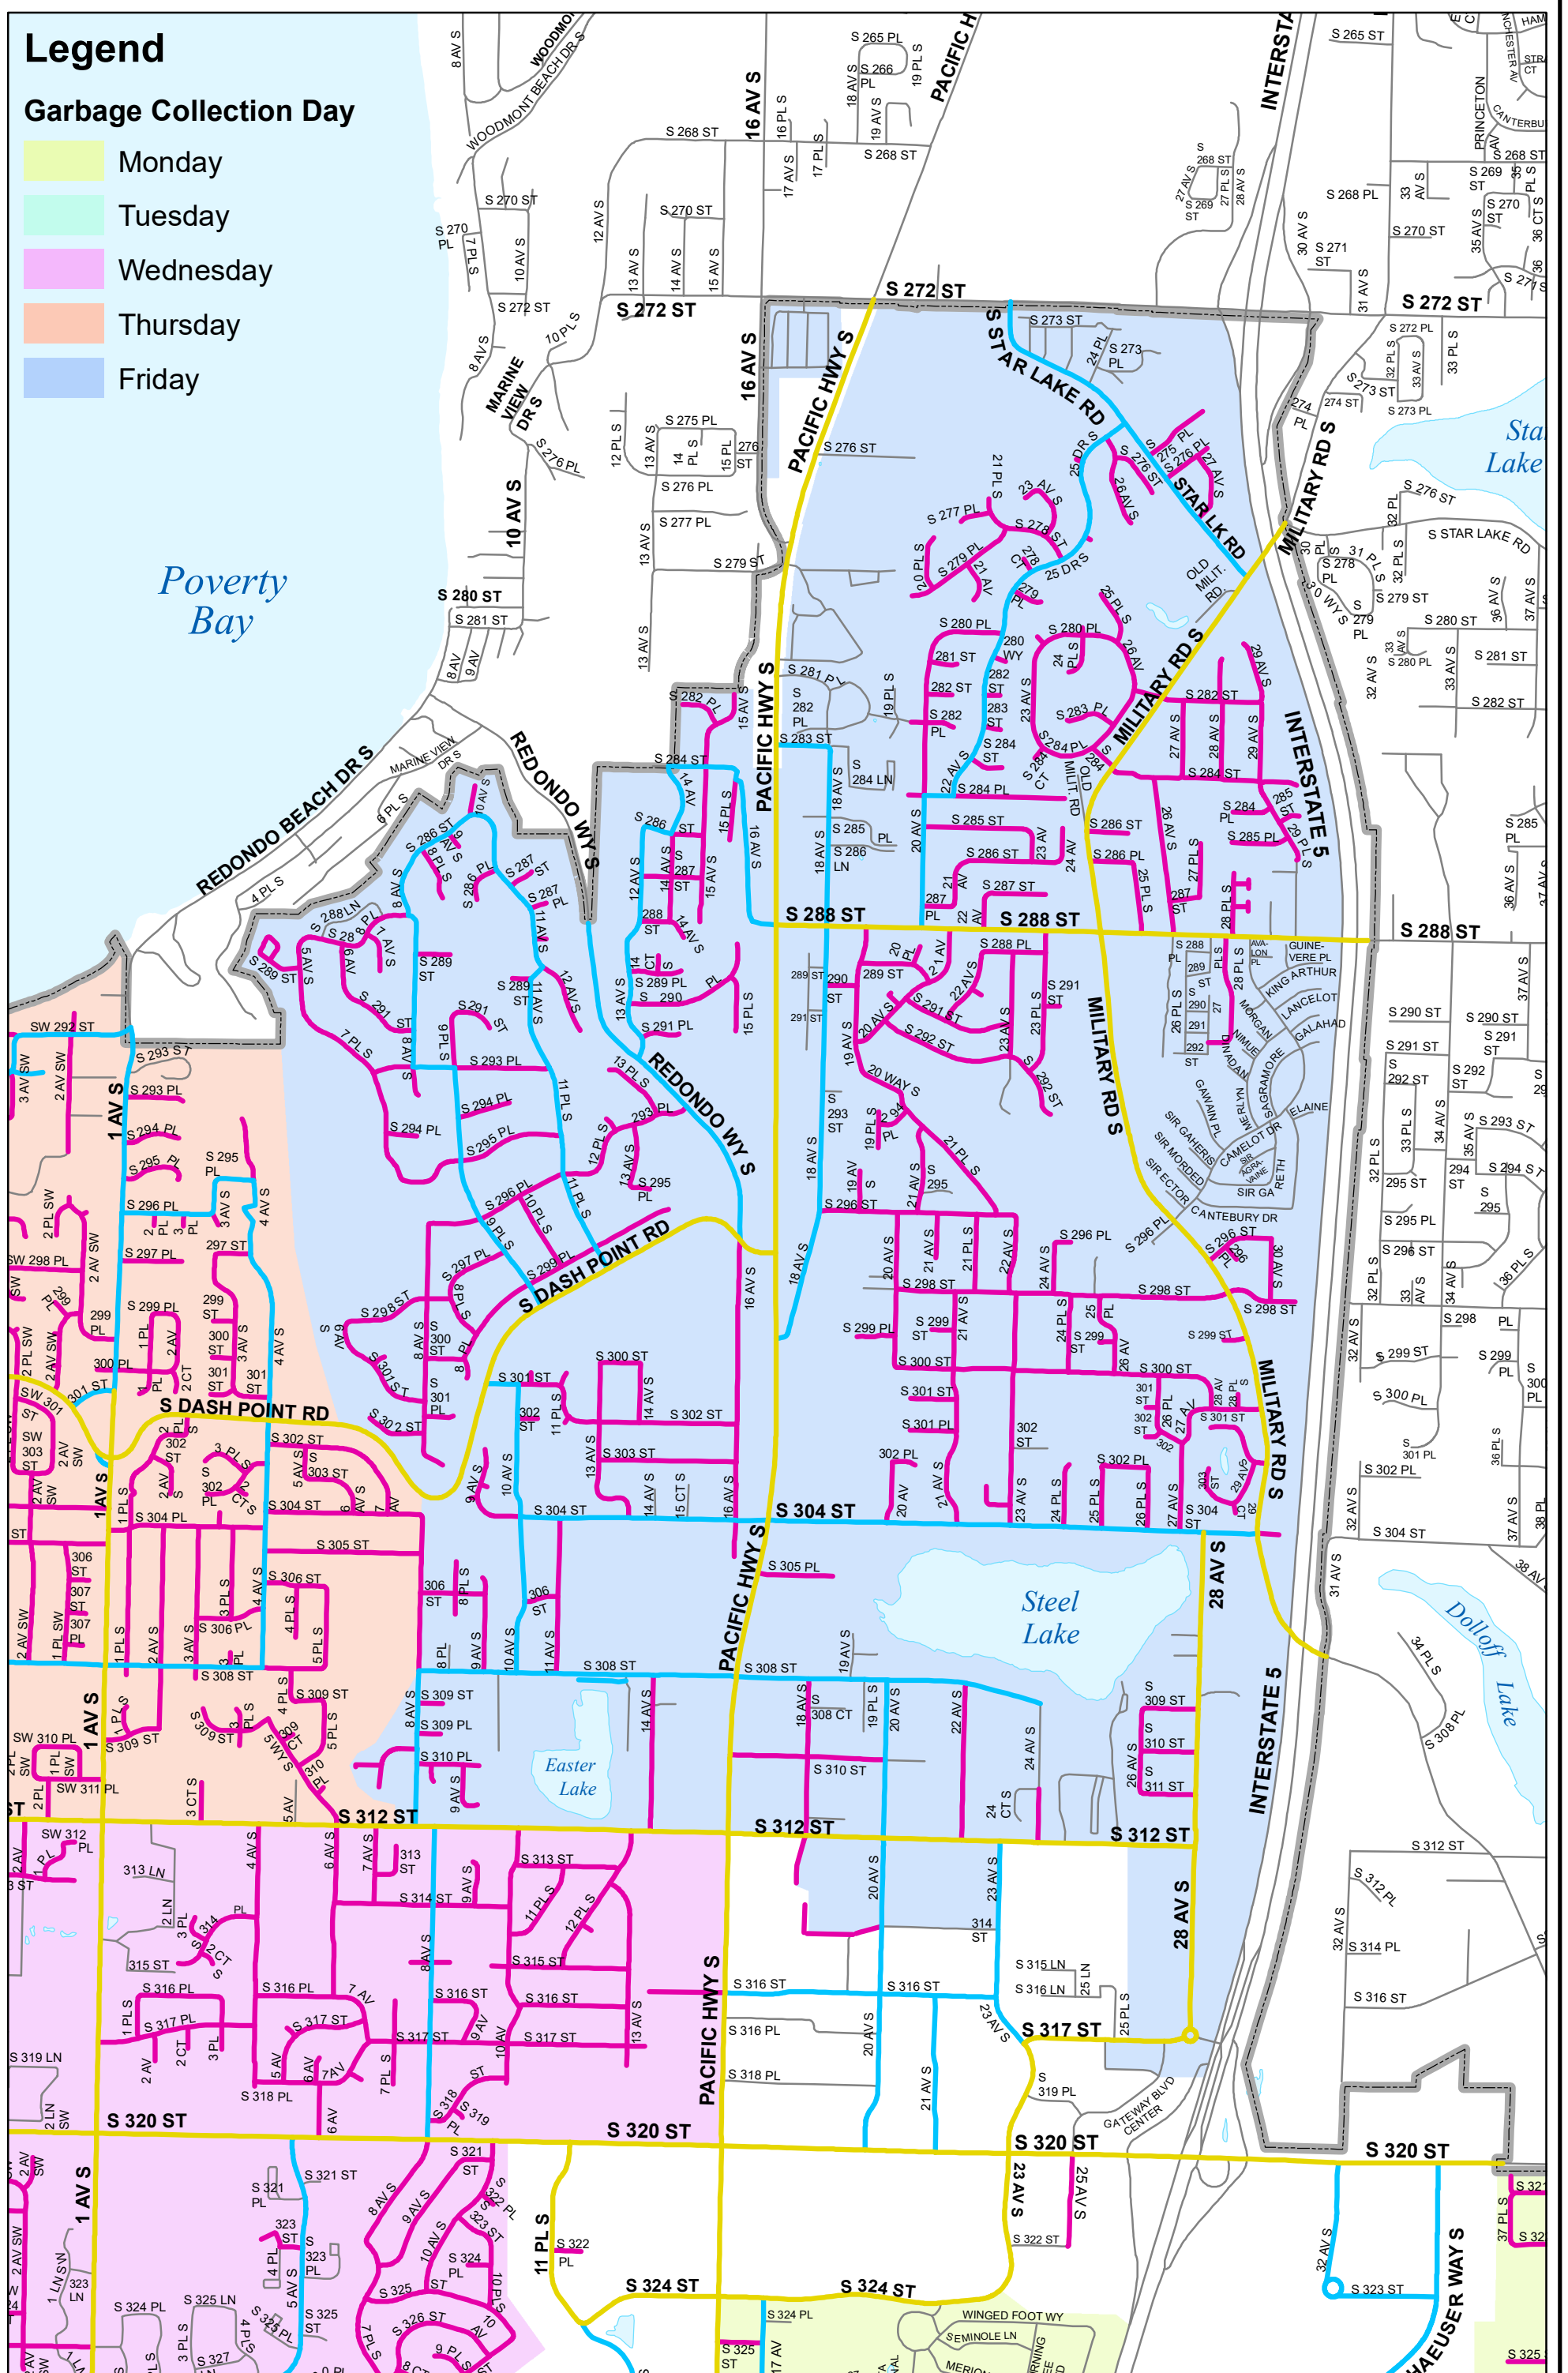

Legend

Garbage Collection Day

- Monday
- Tuesday
- Wednesday
- Thursday
- Friday

Street Sweeping Map - Section A

Key: ~ Arterial Streets ~ Collector Streets ~ Residential Streets ~ Other Streets City Limits

Legend

Garbage Collection Day

- Monday
- Tuesday
- Wednesday
- Thursday
- Friday

Street Sweeping Map - Section B

Key: — Arterial Streets — Collector Streets — Residential Streets — Other Streets City Limits

Legend

Garbage Collection Day

- Monday
- Tuesday
- Wednesday
- Thursday
- Friday

Street Sweeping Map - Section C

- Key:
- Arterial Streets
 - Collector Streets
 - Residential Streets
 - Other Streets
 - City Limits

Legend

Garbage Collection Day

- Monday
- Tuesday
- Wednesday
- Thursday
- Friday

Street Sweeping Map - Section D

Key: ~ Arterial Streets ~ Collector Streets ~ Residential Streets ~ Other Streets City Limits