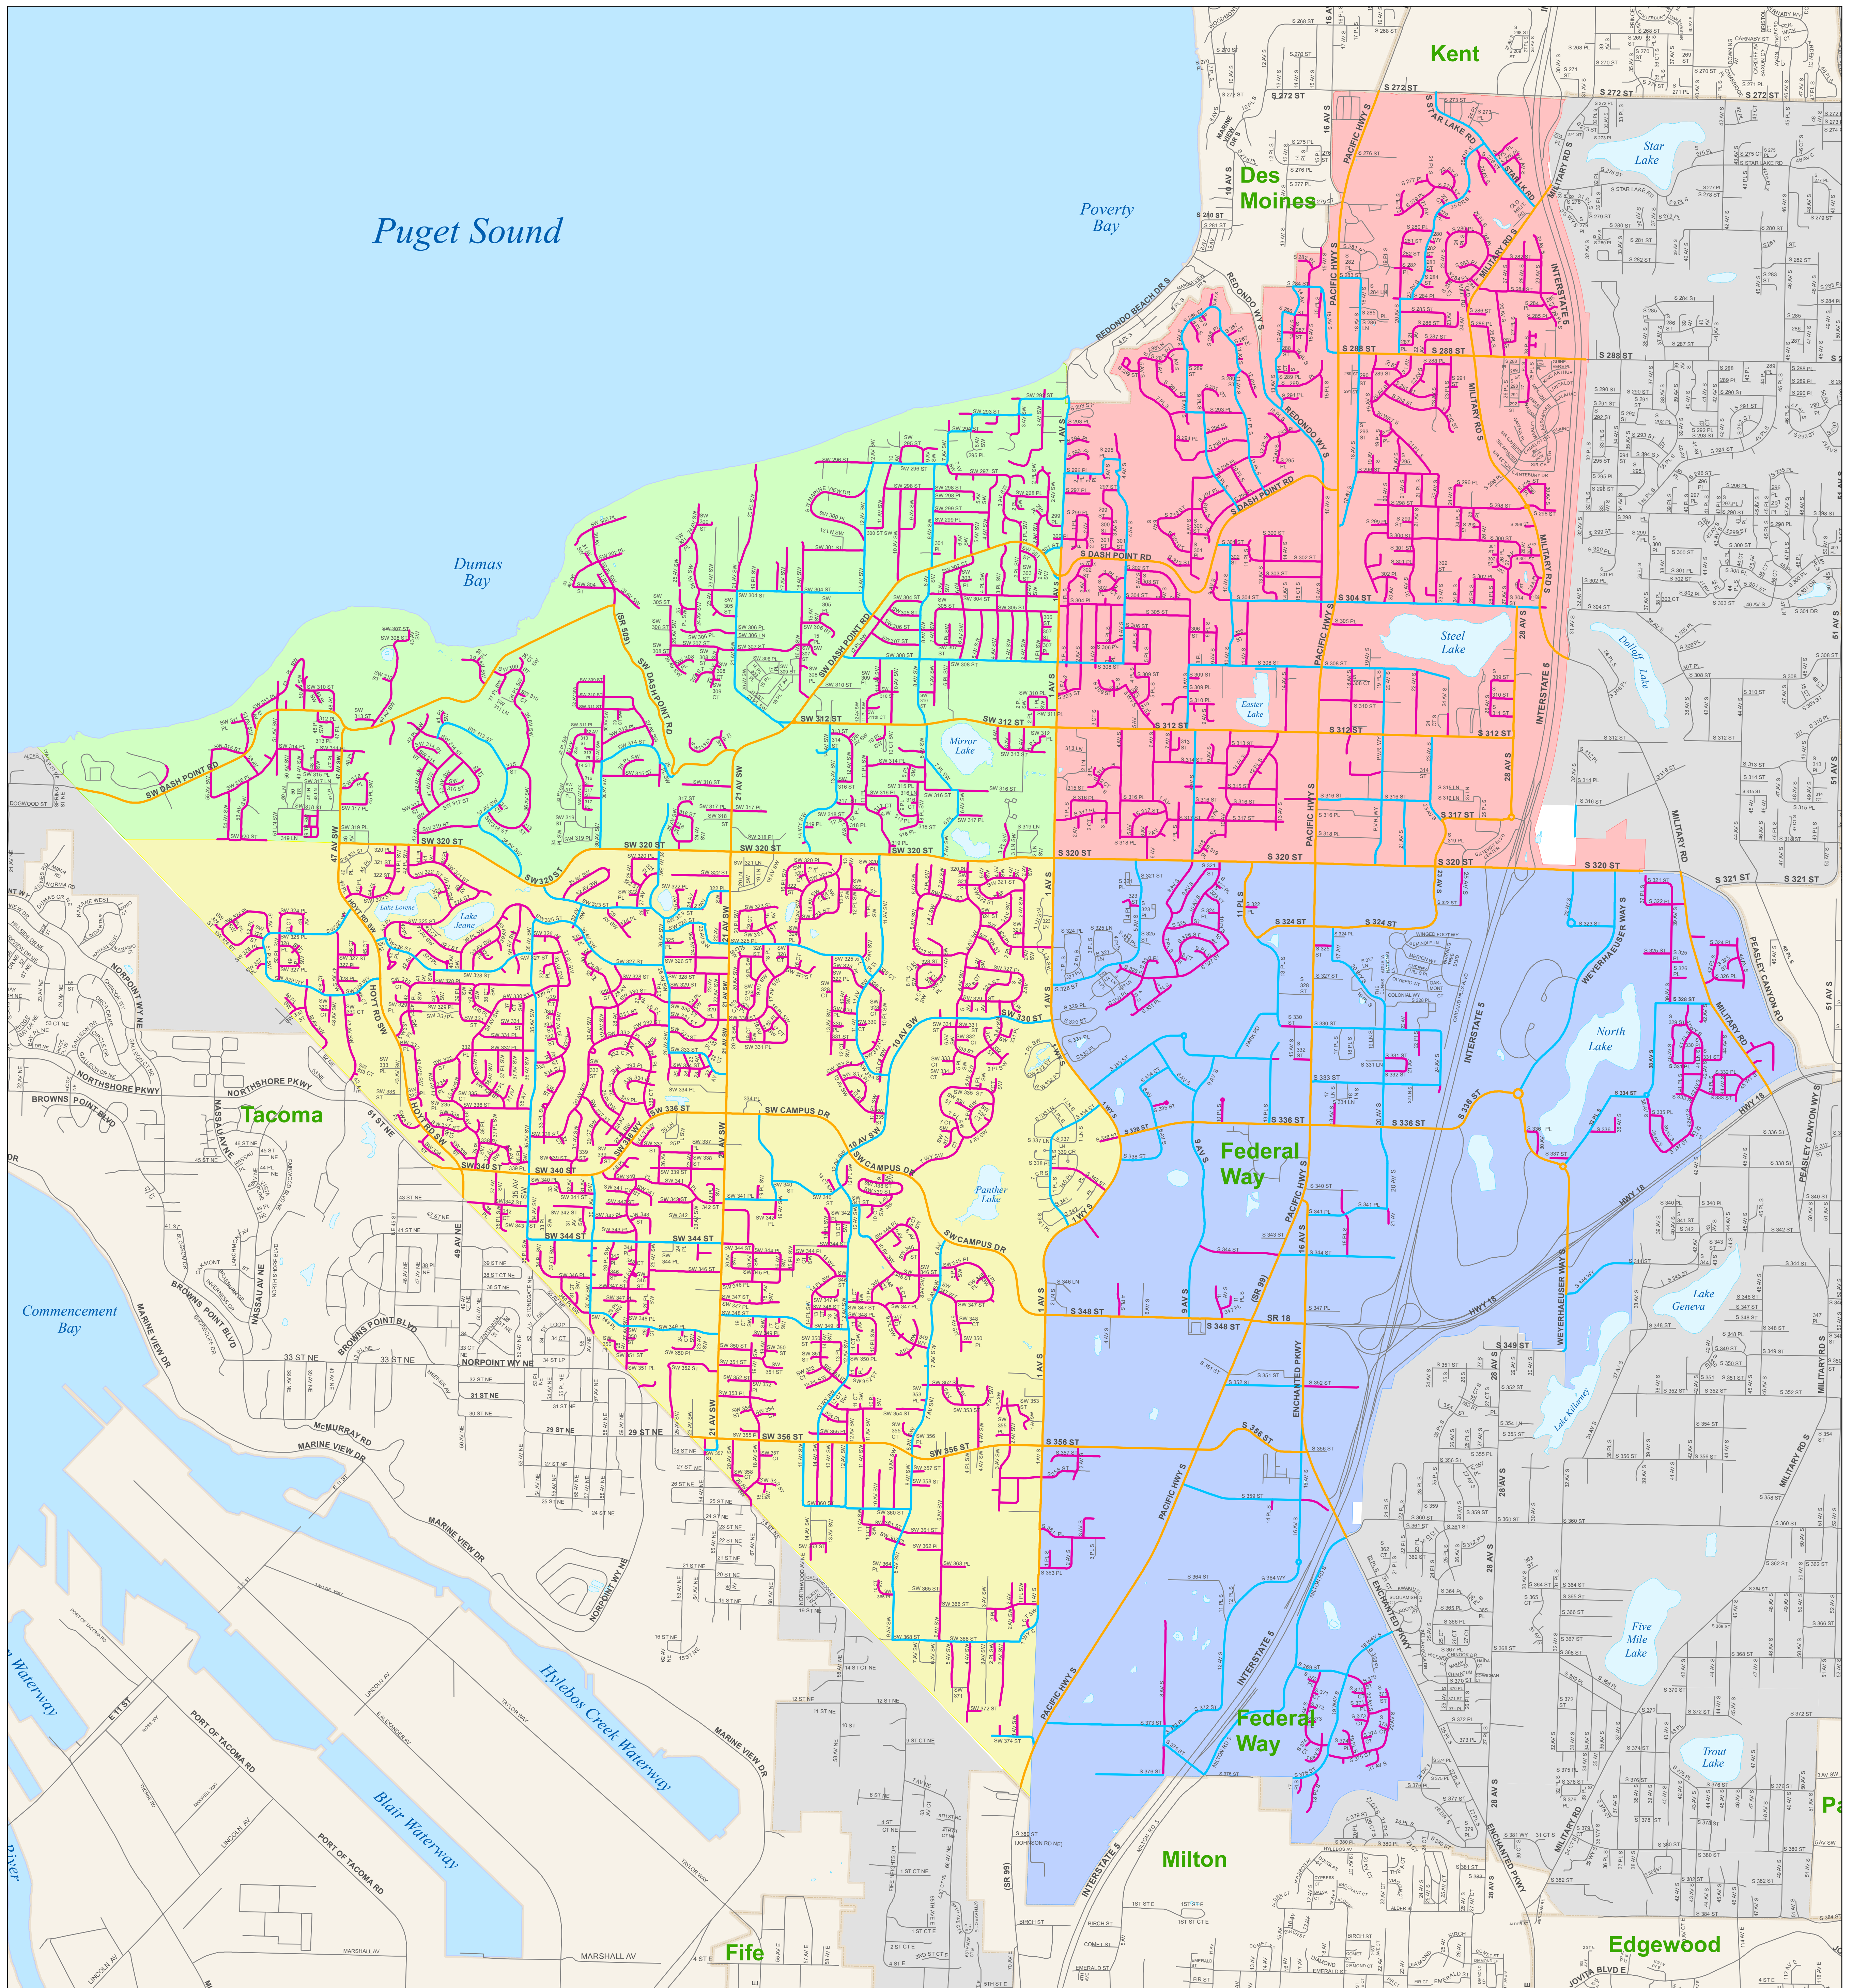

City of Federal Way

Street Sweeping Routes

Map Date: January 2024

City of Federal Way,
Public Works Department
33325 8th Ave S
Federal Way, WA 98003
(253) 835-7000
www.cityoffederalway.com

Legend

- Aerial Streets (Swept Monthly)
- Residential Streets (Swept Quarterly)
- Collector (Swept Monthly)
- Other Streets

Sweeping Schedule

- Schedule A
- Schedule B
- Schedule C
- Schedule D

This map is accompanied by NO warranties, and is simply a graphic representation.